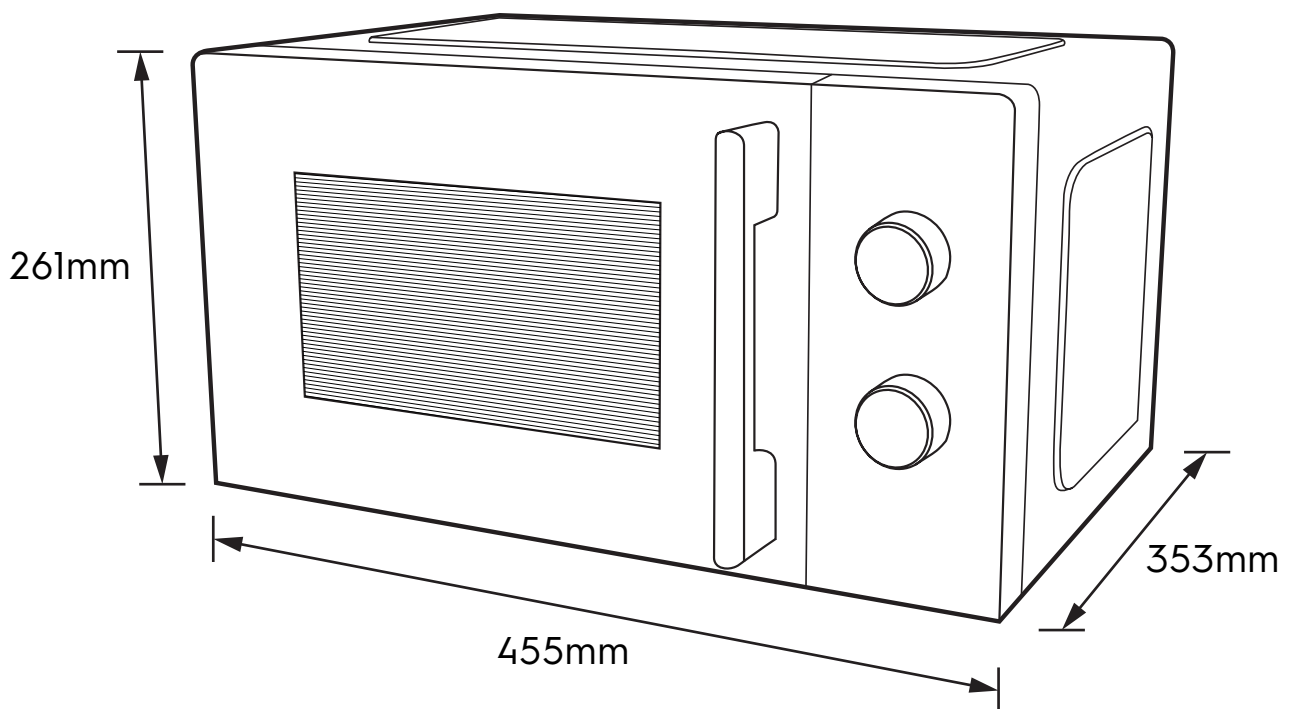

Dimension Guide

Freestanding Microwave

Model:
EMM20K22B_TW

Dimensions

	width	height	depth
Product (mm)	455	261	353

Please note! Dimensions to be used as a guide only. All customers MUST refer to the user manual supplied with the product for detailed installation instructions.