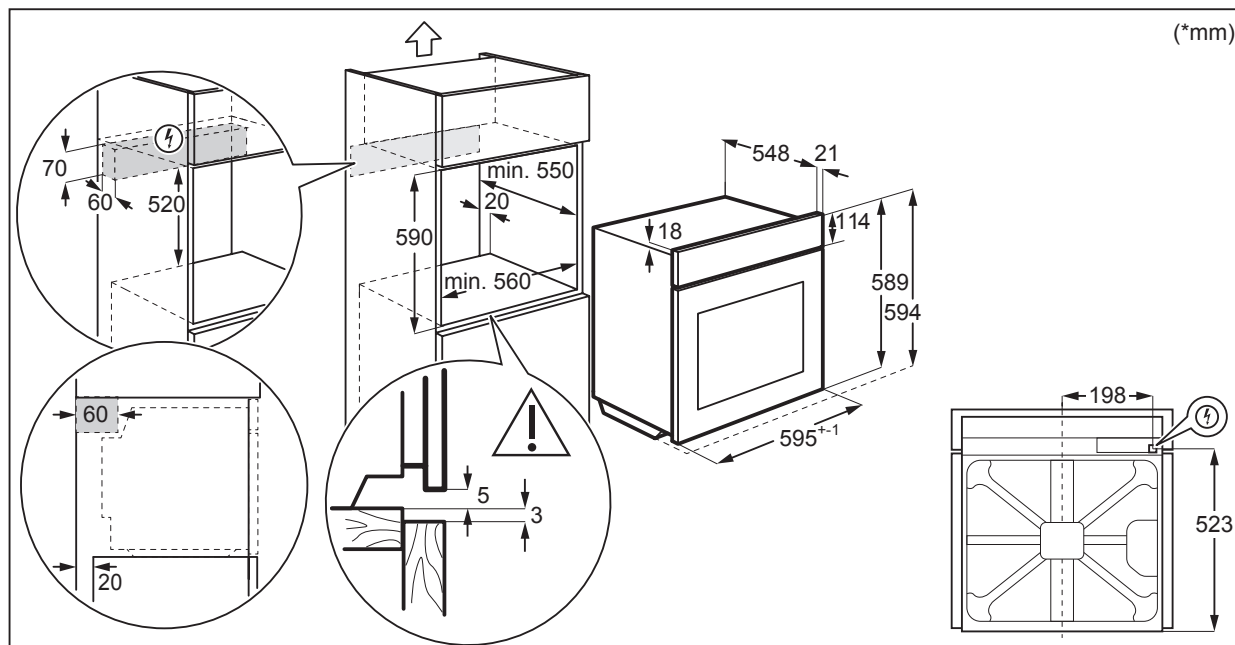

Dimension Guide

Built-in Oven

Model:

KOMGH60TXA

Wall Mount

Underbench

Please note! Dimensions to be used as a guide only. All customers MUST refer to the user manual supplied with the product for detailed installation instructions.