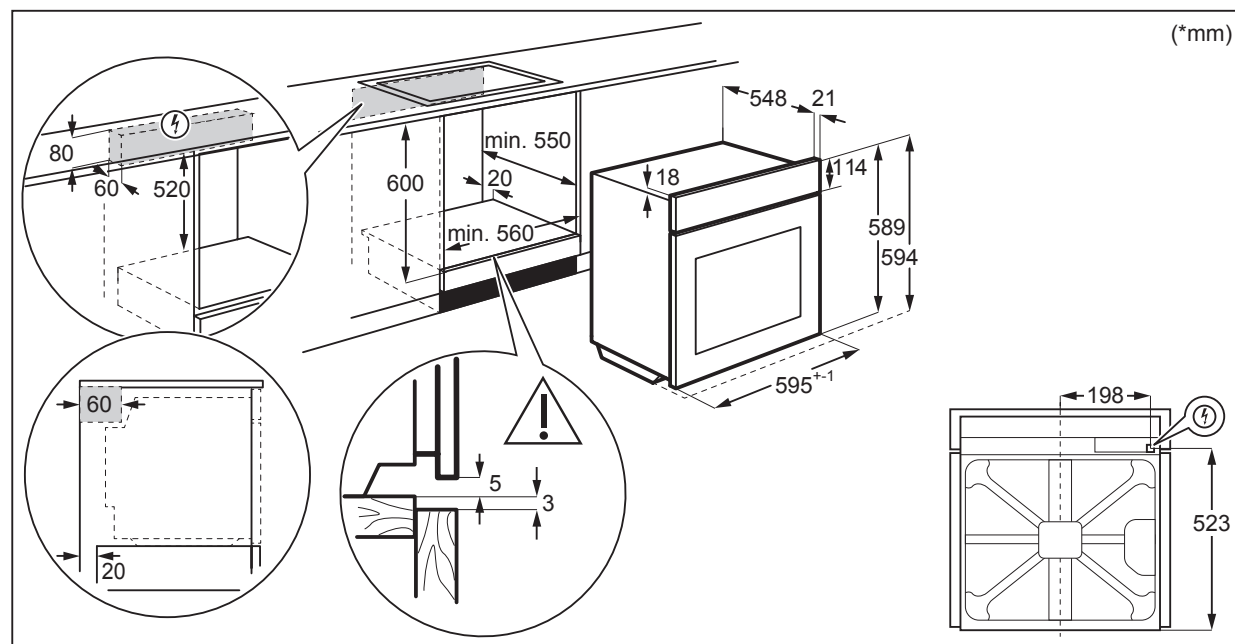

Dimension Guide

Built-in Oven

Model:

KOMGH60TXA

Wall Mount

Underbench

Please note! Dimensions to be used as a guide only. All customers MUST refer to the user manual supplied with the product for detailed installation instructions.