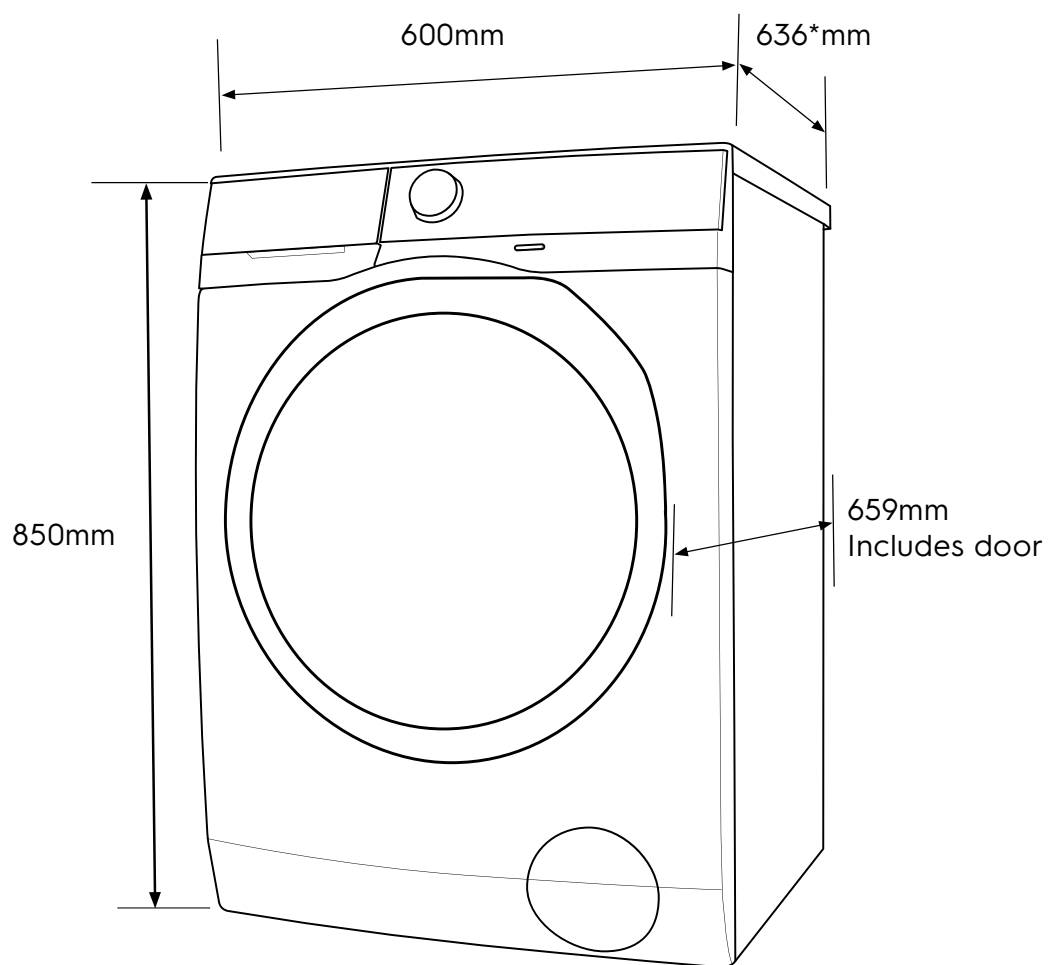

Dimension Guide

Washer Dryer

Model:
EWW1142ADWA

Dimensions			
	width	height	depth
Product (mm)	600	850	636

*Add 20mm for the hose protrusion at the back.

Please note! Dimensions to be used as a guide only. All customers MUST refer to the user manual supplied with the product for detailed installation instructions.