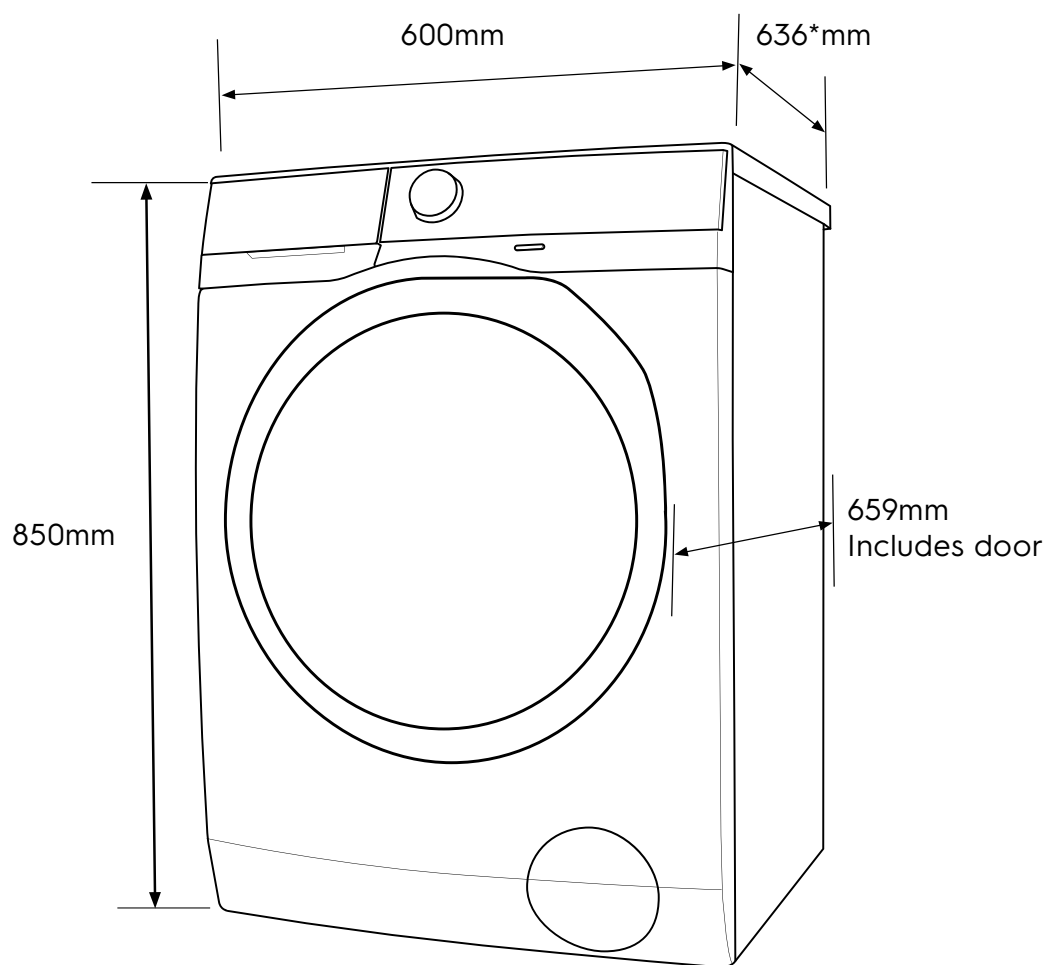

Dimension Guide

Washer Dryer

Model:

EWW1044ADWA

Dimensions			
	width	height	depth
Product (mm)	600	850	636

*Add 20mm for the hose protrusion at the back.

Please note! Dimensions to be used as a guide only. All customers MUST refer to the user manual supplied with the product for detailed installation instructions.