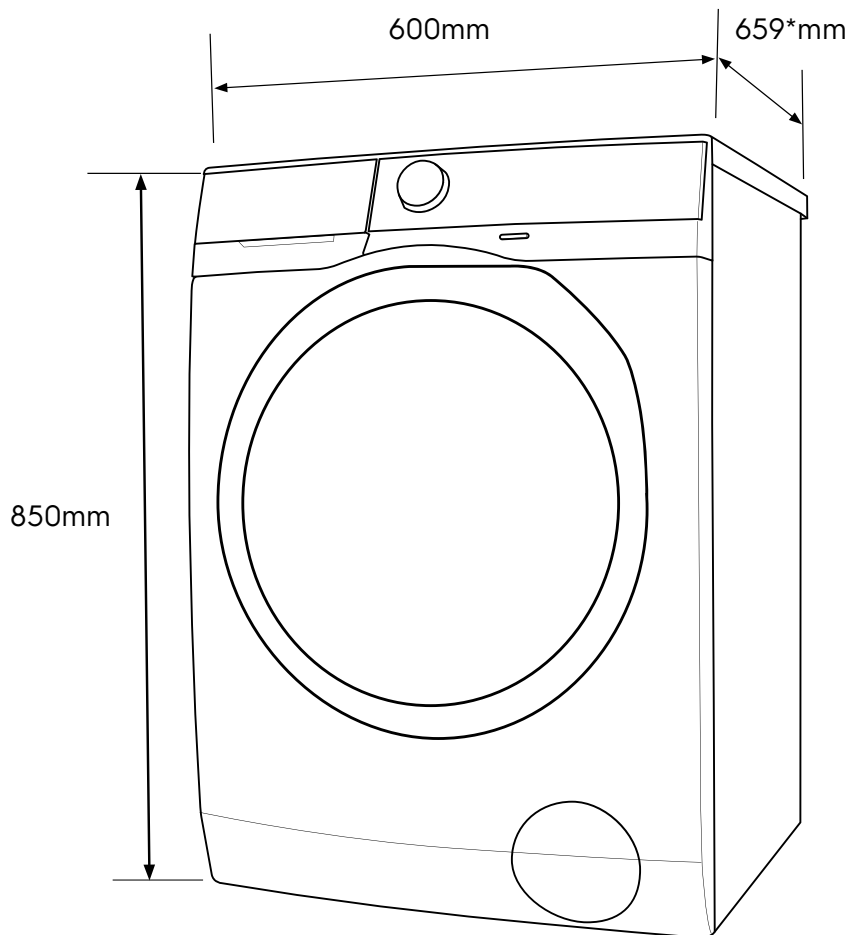

Dimension Guide

Front Load Washer

Model:
EWF1142BDWA

Dimensions			
	width	height	depth
Product (mm)	600	850	659

*Add 20mm for the hose protrusion at the back.

Please note! Dimensions to be used as a guide only. All customers MUST refer to the user manual supplied with the product for detailed installation instructions.