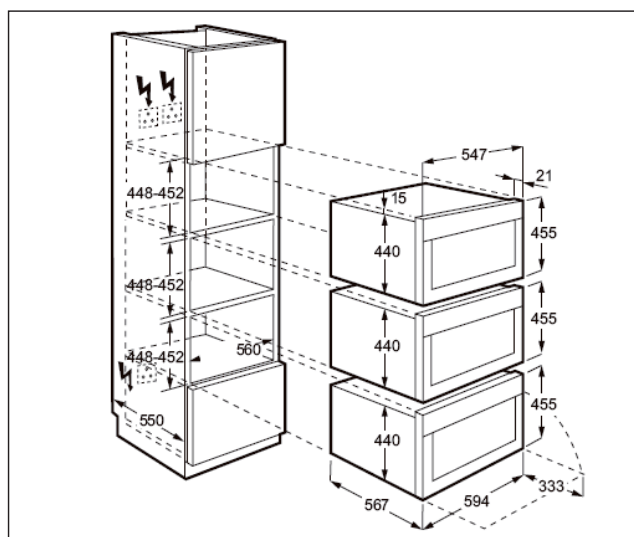

Dimension Guide

Built-in compact steam oven

Model:

EVY9747AAX

Dimensions

	width	height	depth
Cut-out (mm)	560	450	550
Product (mm)	595	455	567

Please note! Dimensions to be used as a guide only. All customers MUST refer to the user manual supplied with the product for detailed installation instructions.