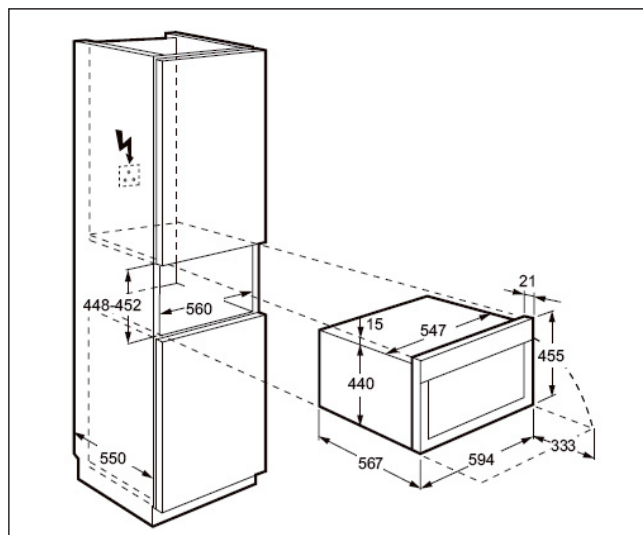

Dimension Guide

Built-in compact steam oven

Model:

EVY9747AAX

Dimensions

	width	height	depth
Cut-out (mm)	560	450	550
Product (mm)	595	455	567

Please note! Dimensions to be used as a guide only. All customers MUST refer to the user manual supplied with the product for detailed installation instructions.