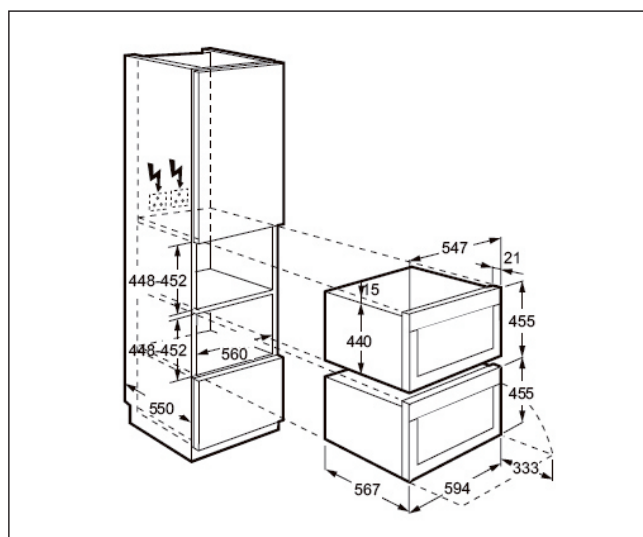

Dimension Guide

Built-in compact steam oven

Model:

EVY9747AAX

Dimensions

	width	height	depth
Cut-out (mm)	560	450	550
Product (mm)	595	455	567

Please note! Dimensions to be used as a guide only. All customers MUST refer to the user manual supplied with the product for detailed installation instructions.