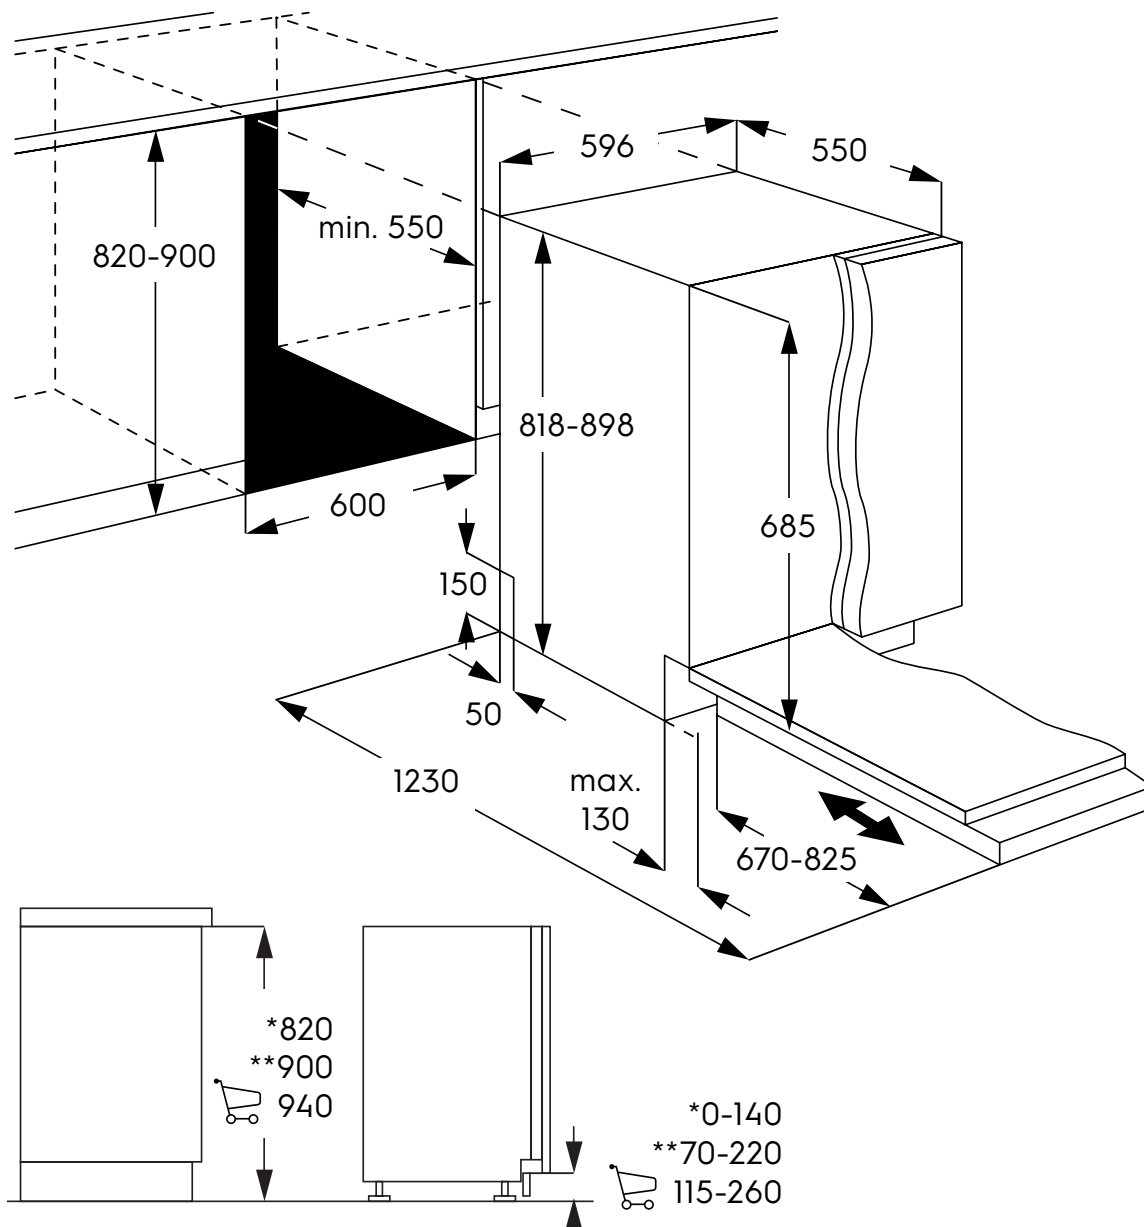

# Dimension Guide

## Fully Integrated Dishwasher

**Model:**  
EBF7531SBA

Dimensions			
	width	height	depth
Cut-out (mm)	600	820-900	550
Product (mm)	596	818	550

**Please note!** Dimensions to be used as a guide only. All customers MUST refer to the user manual supplied with the product for detailed installation instructions.  
© 2023 Electrolux S.E.A PTE. LTD. ELX\_DIM\_EBF7531SBA\_Oct23