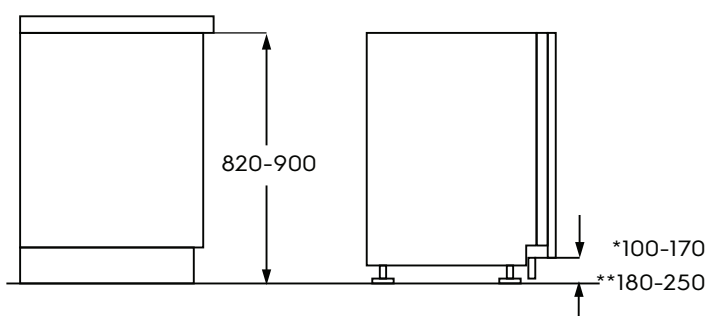

Dimension Guide

Semi Integrated Dishwasher

Model:
EMF5482ZXA

Dimensions			
	width	height	depth
Cut-out (mm)	600	820-900	550
Product (mm)	596	818	570

Please note! Dimensions to be used as a guide only. All customers MUST refer to the user manual supplied with the product for detailed installation instructions.
© 2024 Electrolux S.E.A PTE. LTD. ELX_DIM_EMF5482ZXA_Sep24