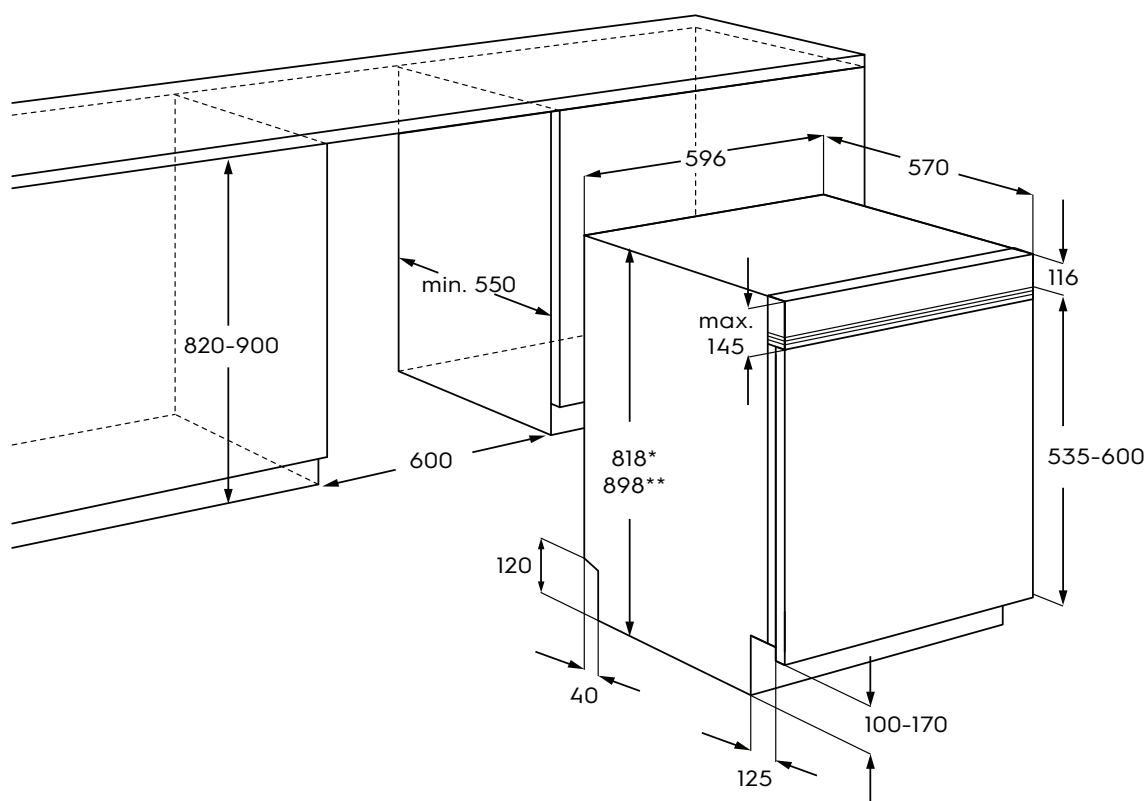

Dimension Guide

Semi Integrated Dishwasher

Model:
EMF5482ZXA

Dimensions			
	width	height	depth
Cut-out (mm)	600	820-900	550
Product (mm)	596	818	570

Please note! Dimensions to be used as a guide only. All customers MUST refer to the user manual supplied with the product for detailed installation instructions.
© 2024 Electrolux S.E.A PTE. LTD. ELX_DIM_EMF5482ZXA_Sep24