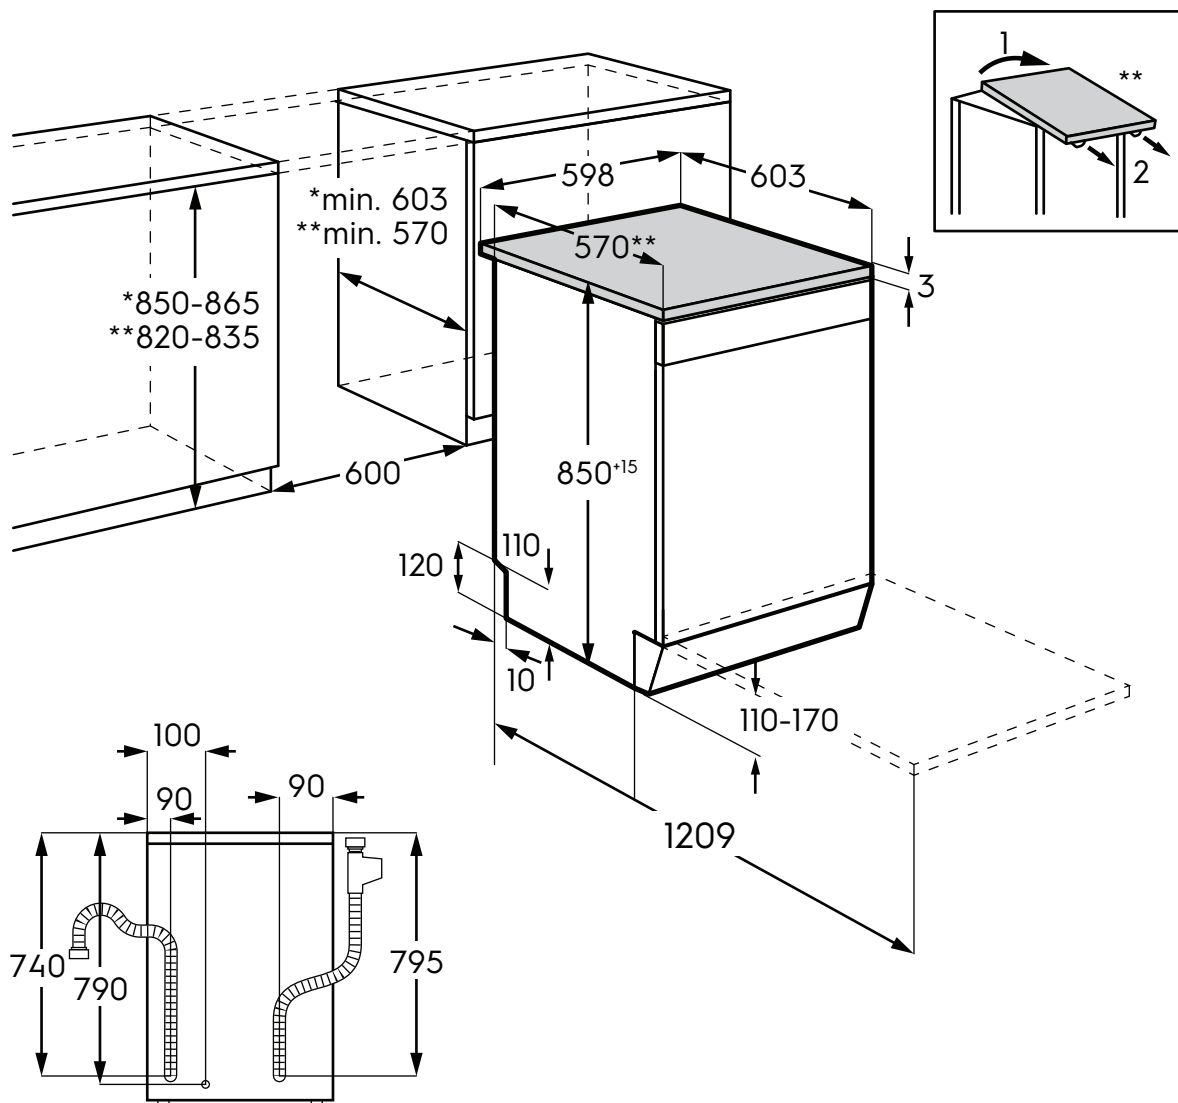

# Dimension Guide

### Dimensions

	width	height with top	height without top	depth With top	depth without top
Cut-out (mm)	600	850-865	820-835	603	570
Product (mm)	598	850	-	603	-

**Please note!** Dimensions to be used as a guide only. All customers MUST refer to the user manual supplied with the product for detailed installation instructions.  
© 2024 Electrolux S.E.A PTE. LTD. ELX\_DIM\_EFF5581SXA\_Sep24