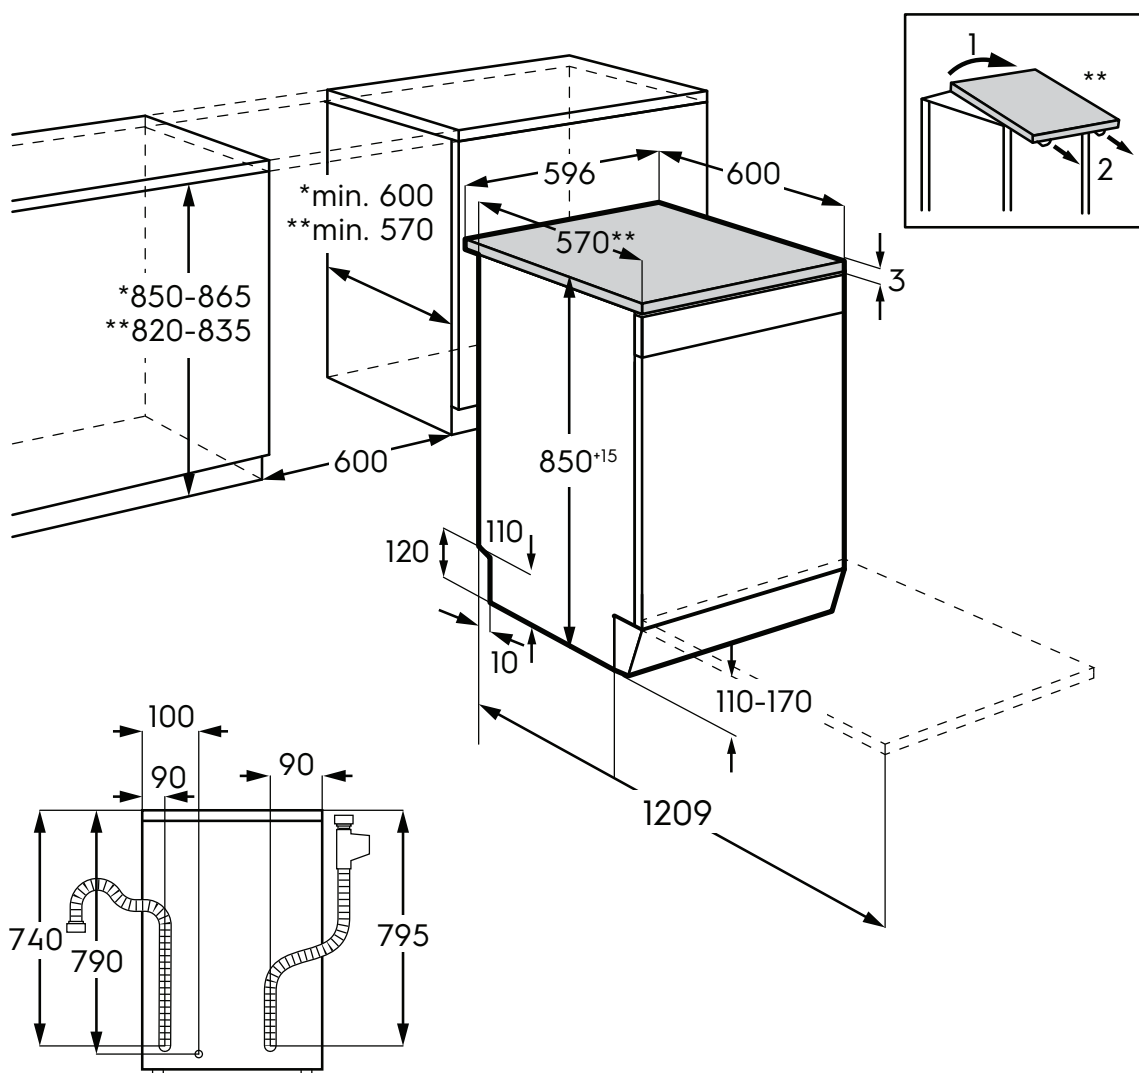

Dimension Guide

Freestanding Dishwasher

Model:
EFF759ISXA

Dimensions

	width	height with top	height without top	depth With top	depth without top
Cut-out (mm)	600	850-865	820-835	600	570
Product (mm)	596	850	-	600	-

Please note! Dimensions to be used as a guide only. All customers MUST refer to the user manual supplied with the product for detailed installation instructions.

© 2024 Electrolux S.E.A PTE. LTD. ELX_DIM_EFF759ISXA_Sep24