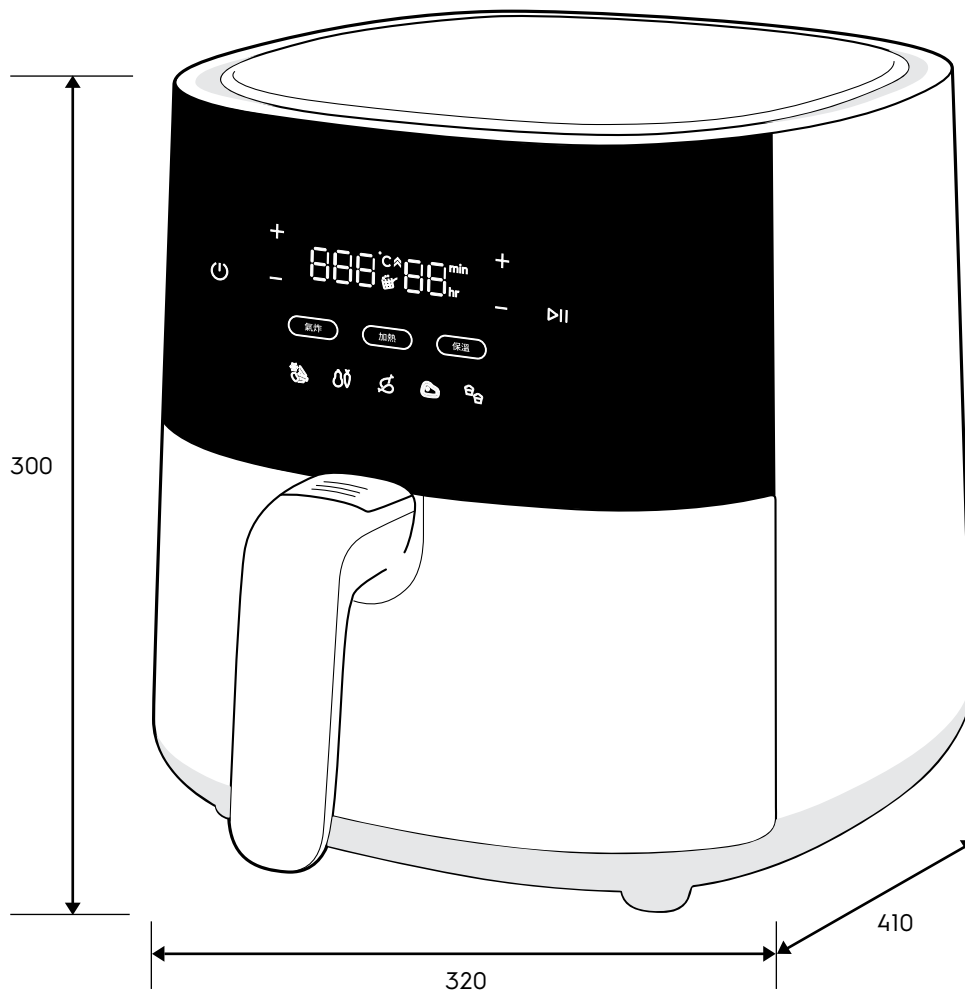

Dimension Guide

Air fryer

Model:
DIM_E5AF1-610P

Dimensions

	width	height	depth
Product (mm)	320	300	410

Please note! Dimensions to be used as a guide only. All customers MUST refer to the user manual supplied with the product for detailed installation instructions.