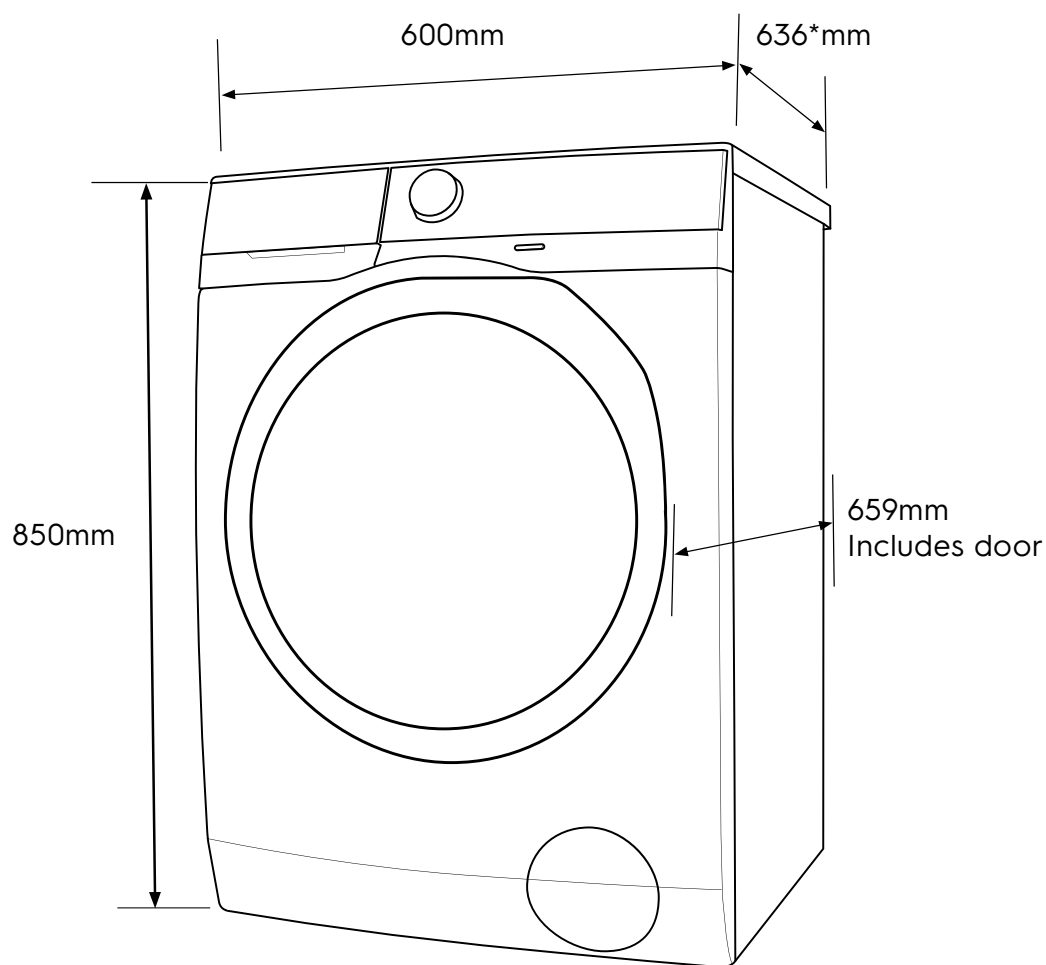

# Dimension Guide

## Front Load Washer

**Model:**  
EWF1141R9SB

Dimensions			
	width	height	depth
Product (mm)	600	850	636

\*Add 20mm for the hose protrusion at the back.

**Please note!** Dimensions to be used as a guide only. All customers MUST refer to the user manual supplied with the product for detailed installation instructions.