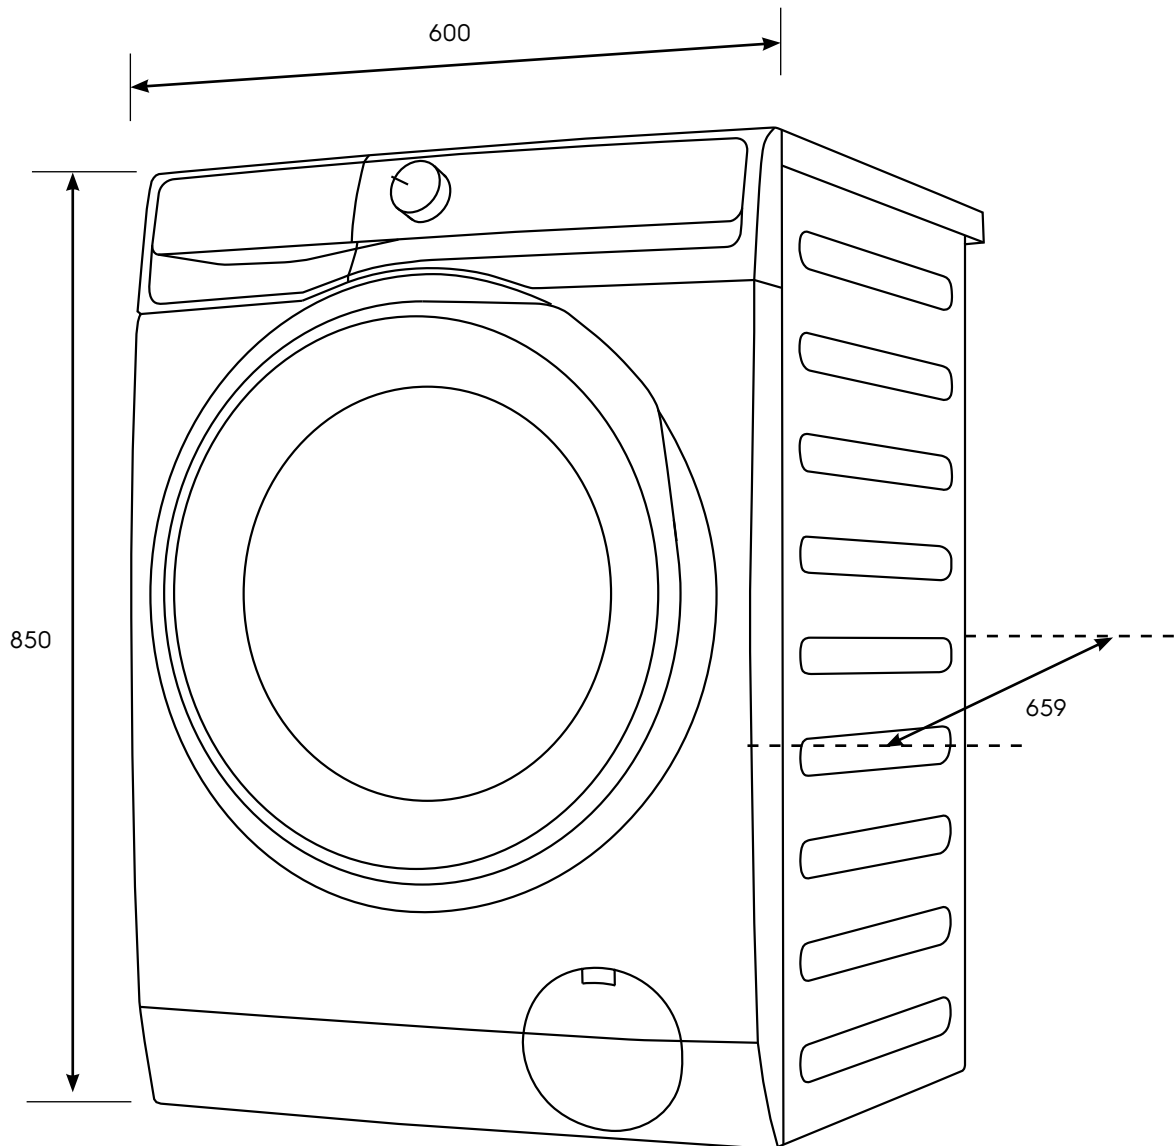

Dimension Guide

Washer dryer

Model:
EWW1242R9WC

Dimensions			
	width	height	depth
Product (mm)	600	850	659

Please note! Dimensions to be used as a guide only. All customers MUST refer to the user manual supplied with the product for detailed installation instructions.