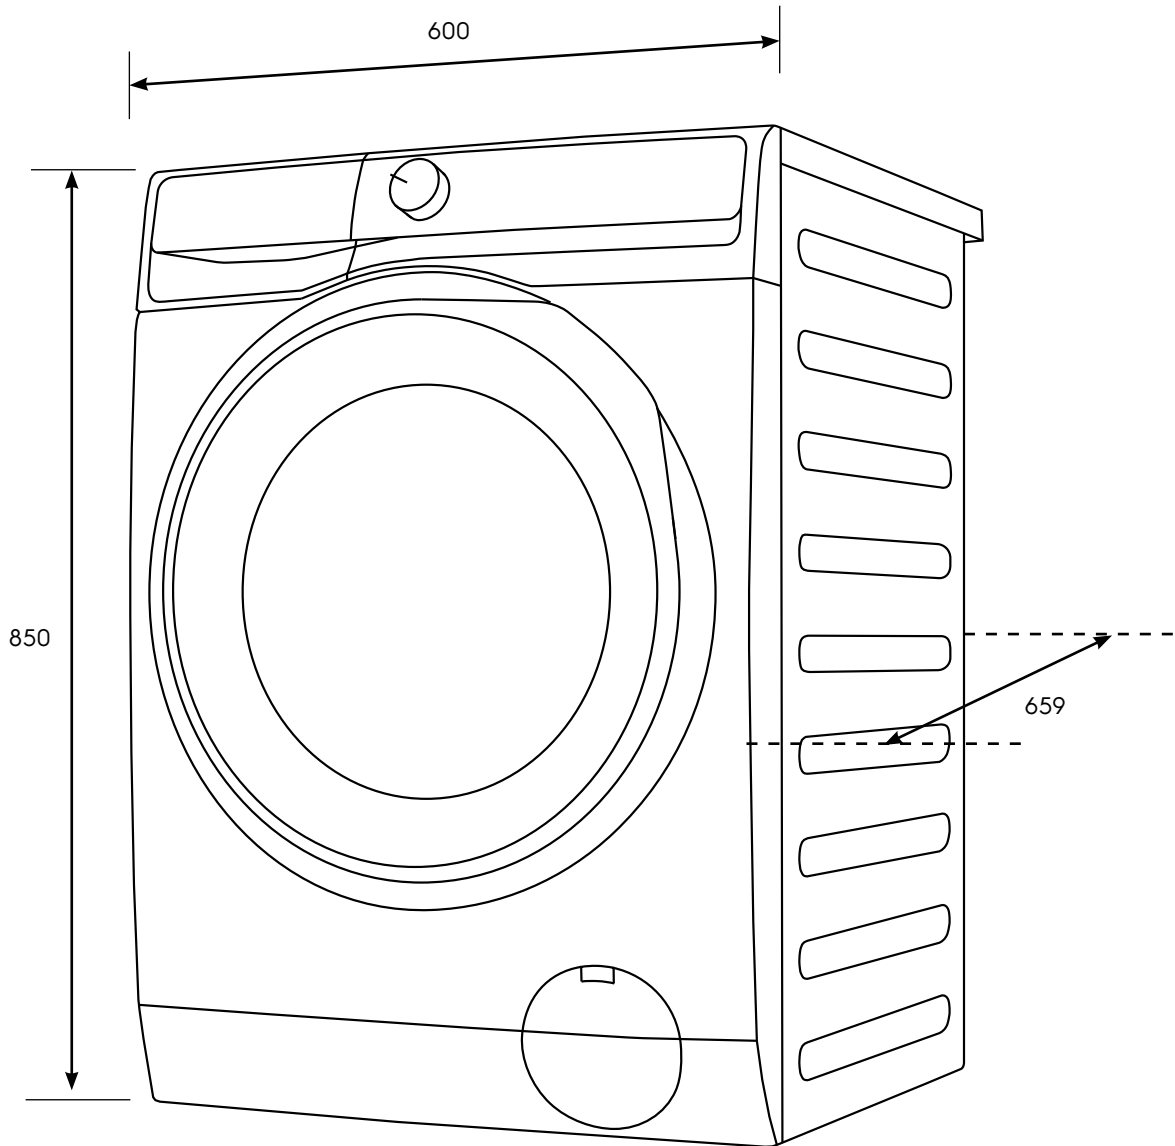

Dimension Guide

Washer dryer

Model:
EWW1143R7WC

Dimensions			
	width	height	depth
Product (mm)	600	850	659

Please note! Dimensions to be used as a guide only. All customers MUST refer to the user manual supplied with the product for detailed installation instructions.