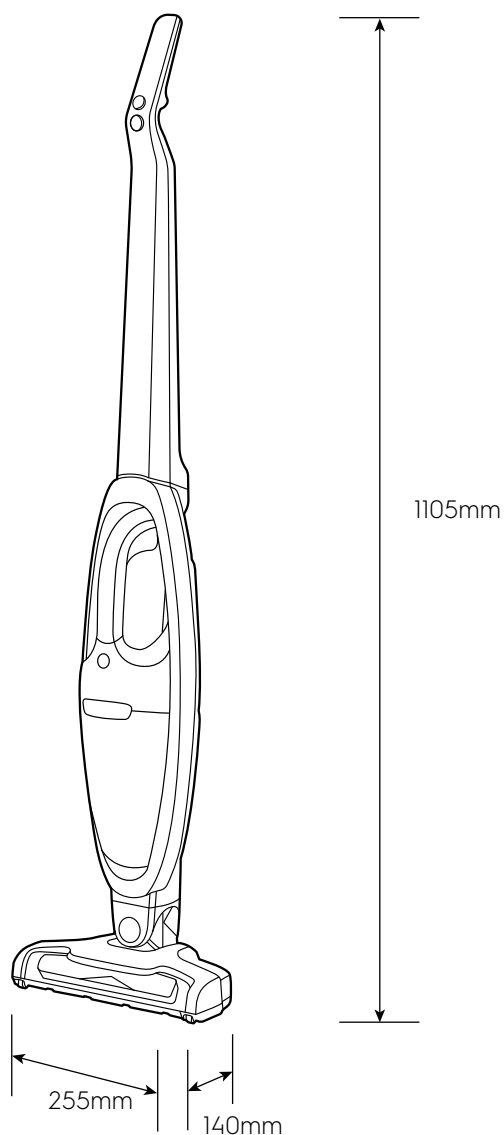

# Dimension Guide

## Self-standing Cordless Handstick vacuum cleaner

**Model:**  
WQ71-ANIMA

Dimensions			
	width	height	depth
Product (mm)	255	1105	140

**Please note!** Dimensions to be used as a guide only. All customers MUST refer to the user manual supplied with the product for detailed installation instructions.  
© 2021 Electrolux S.E.A PTE. LTD. E\_DIM\_WQ71-ANIMA\_Feb21