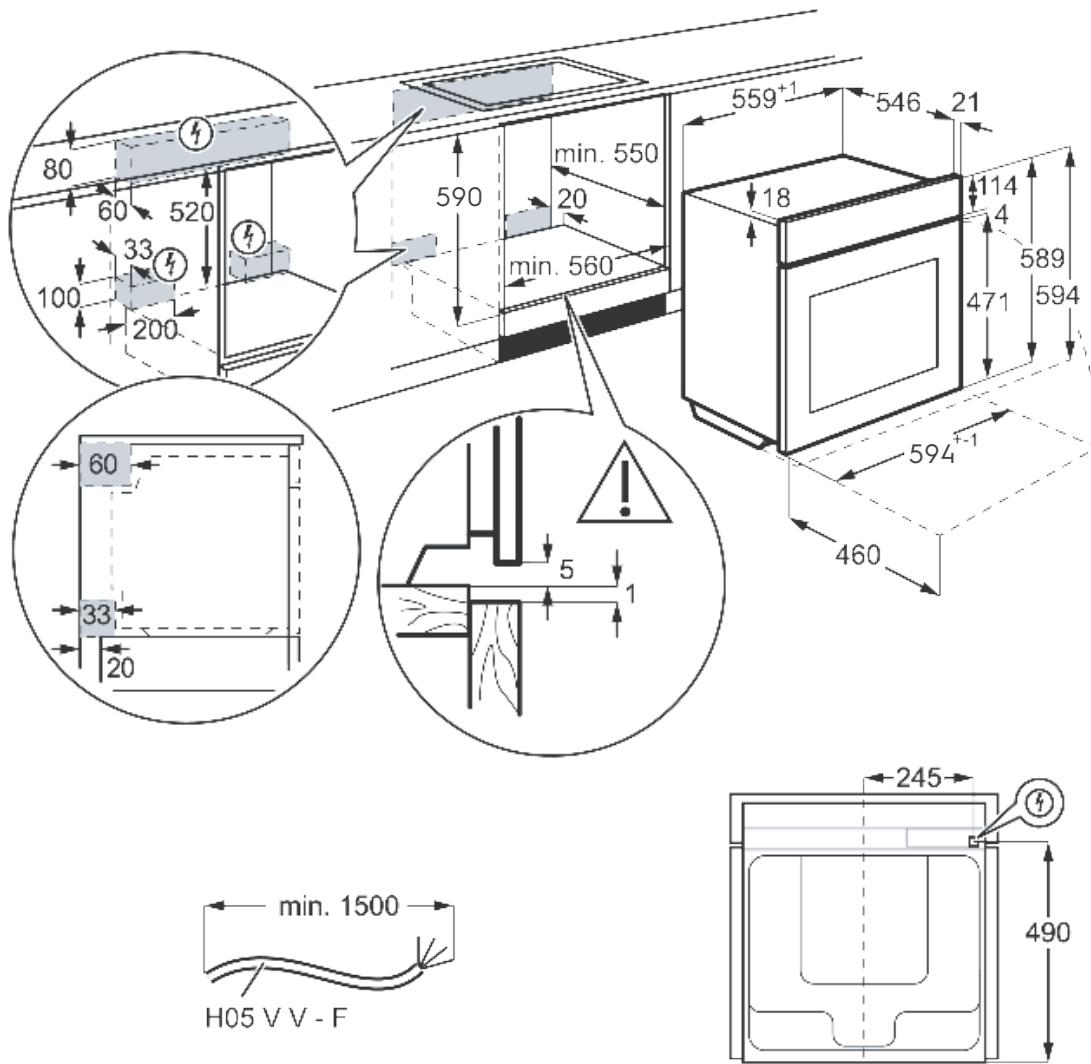

Dimension Guide

Built-in Single Oven

Model:
EOB8857AAX

Dimensions			
	width	height	depth
Cut-out (mm)	560	590	550
Product (mm)	594	594	567

Please note! Dimensions to be used as a guide only. All customers MUST refer to the user manual supplied with the product for detailed installation instructions.
© 2021 Electrolux S.E.A PTE. LTD. E_DIM_EOB8857AAX_Sep20