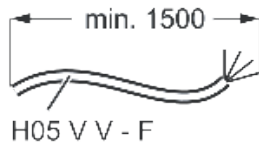

Dimension Guide

Built-in Single Oven

Model:
EOB8857AAX

Dimensions			
	width	height	depth
Cut-out (mm)	560	590	550
Product (mm)	594	594	567

Please note! Dimensions to be used as a guide only. All customers MUST refer to the user manual supplied with the product for detailed installation instructions.
© 2021 Electrolux S.E.A PTE. LTD. E_DIM_EOB8857AAX_Sep20