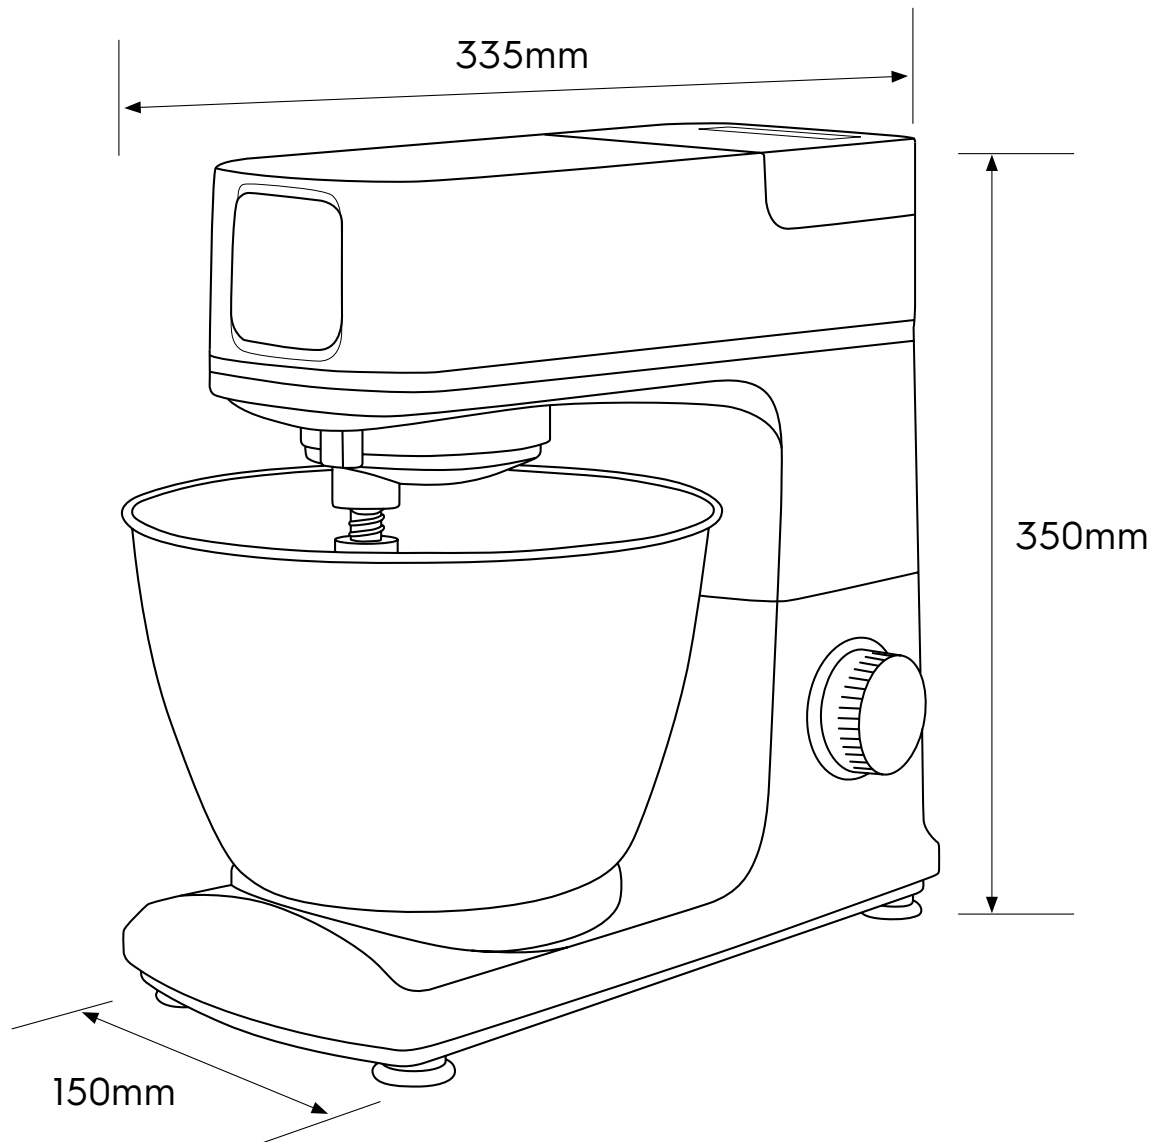

Dimension Guide

Mixer

Model:
E7KM1-811P

Please note! Dimensions to be used as a guide only. All customers MUST refer to the user manual supplied with the product for detailed installation instructions.

© 2023 Electrolux S.E.A PTE. LTD. ELX_DIM_E7KM1-811P_Aug23