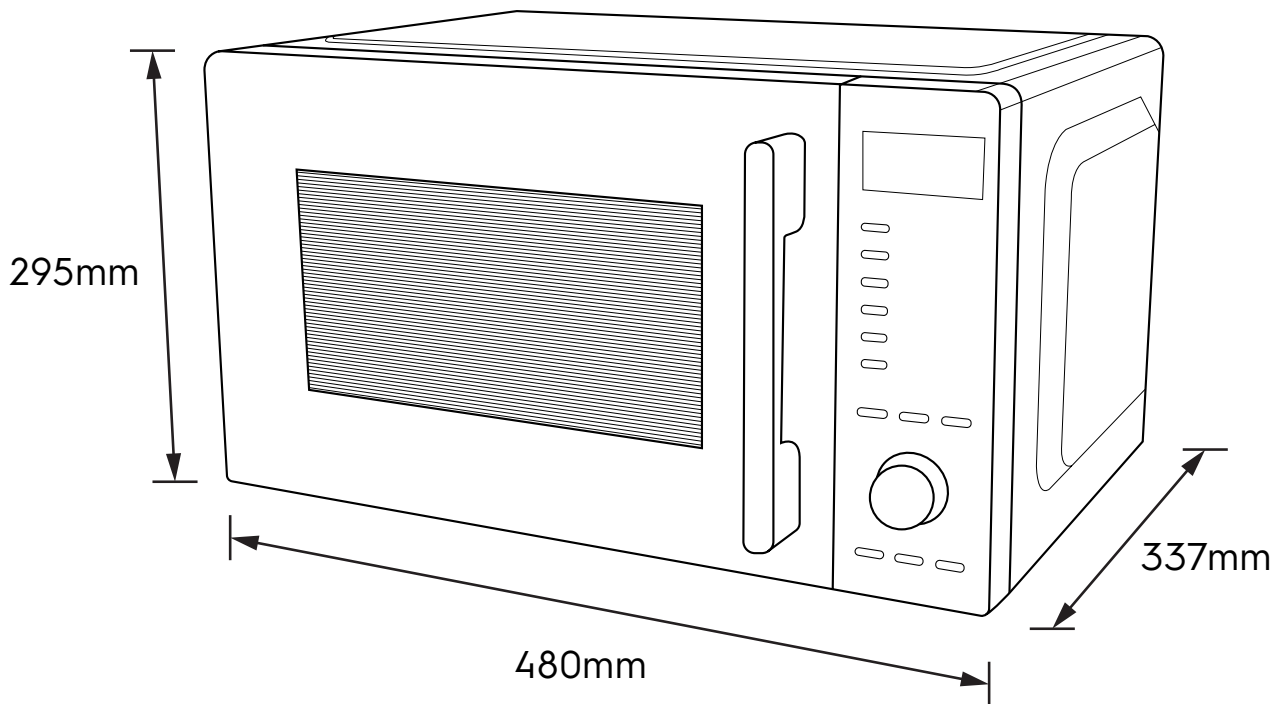

Dimension Guide

Freestanding Microwave

Model:
EMG23D22SB

Dimensions

	width	height	depth
Product (mm)	480	295	337

Please note! Dimensions to be used as a guide only. All customers MUST refer to the user manual supplied with the product for detailed installation instructions.