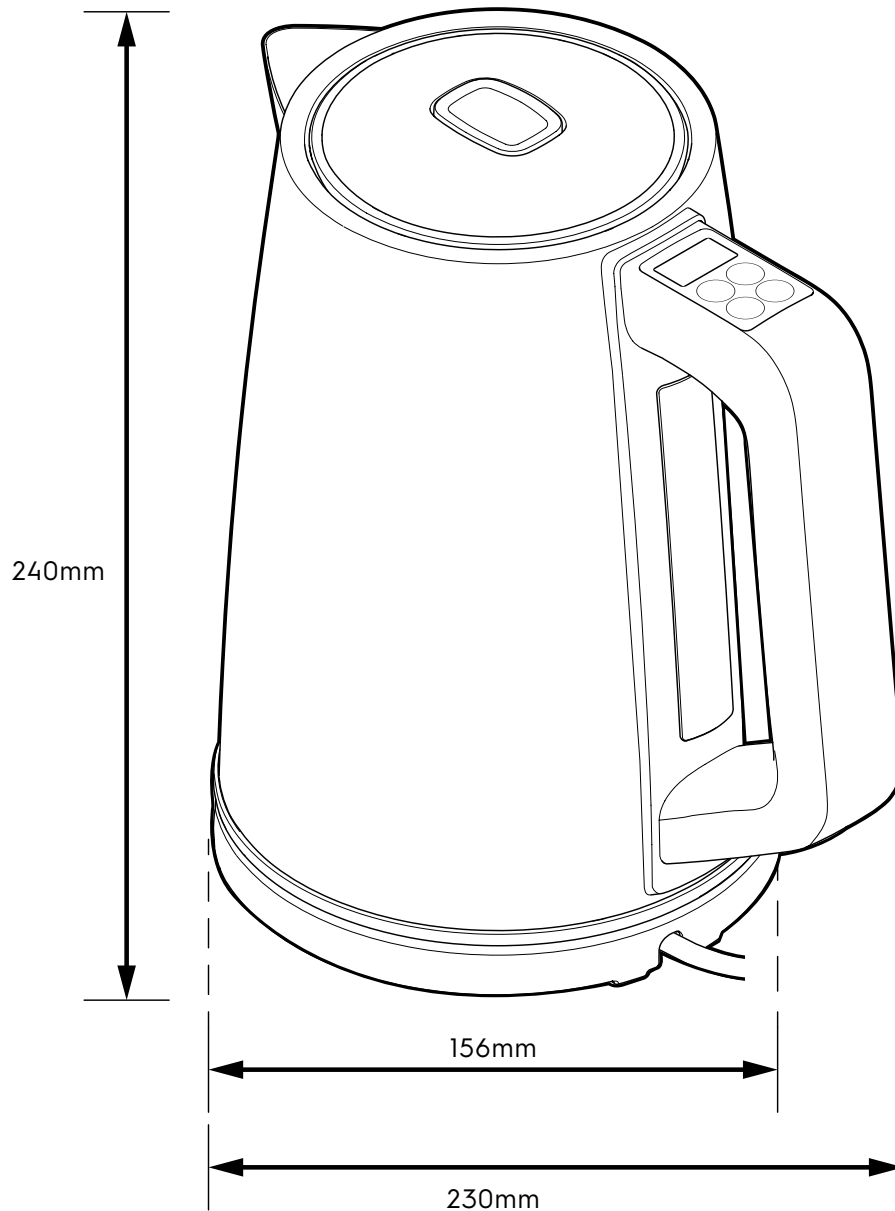

Dimension Guide

Kettle

Model:
E5EK1-51ST

Dimensions			
	width	depth	height
Product (mm)	230	156	240

Please note! Dimensions to be used as a guide only. All customers MUST refer to the user manual supplied with the product for detailed installation instructions.