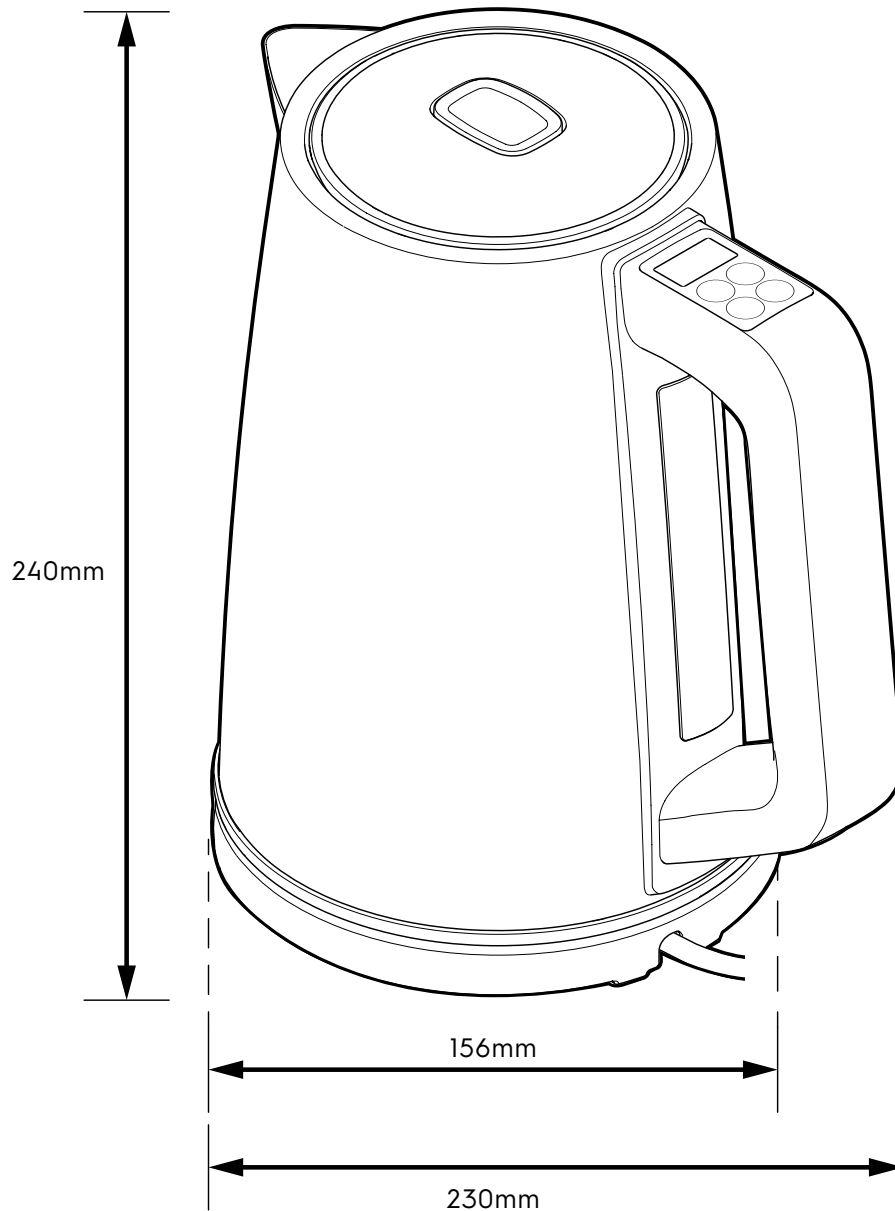

Dimension Guide

Kettle

Model:
E5EK1-51BP

Dimensions			
	width	depth	height
Product (mm)	230	156	240

Please note! Dimensions to be used as a guide only. All customers MUST refer to the user manual supplied with the product for detailed installation instructions.