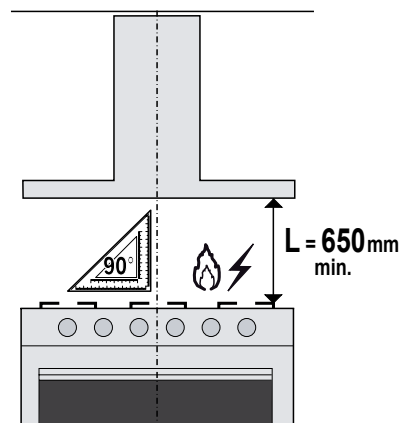

Dimension Guide

Rangehood

Model:
ERI937ST

Dimensions

	width	height	depth
Product (mm)	898-1198	870-1035	676

IMPORTANT

This is a guide of product dimensions only. For complete installation instructions, refer to the manual provided with product.