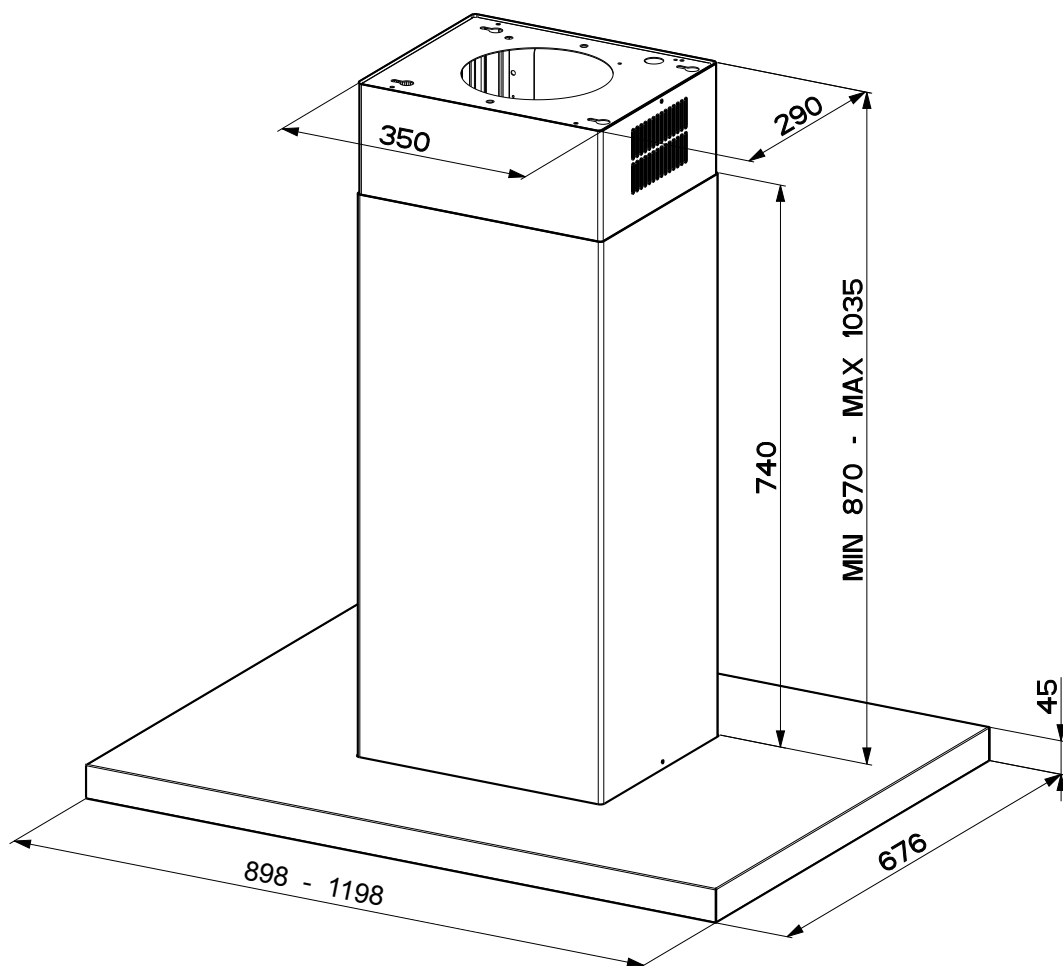

Dimension Guide

Rangehood

Model:
ERI937ST

Dimensions

	width	height	depth
Product (mm)	898-1198	870-1035	676

IMPORTANT

This is a guide of product dimensions only. For complete installation instructions, refer to the manual provided with product.