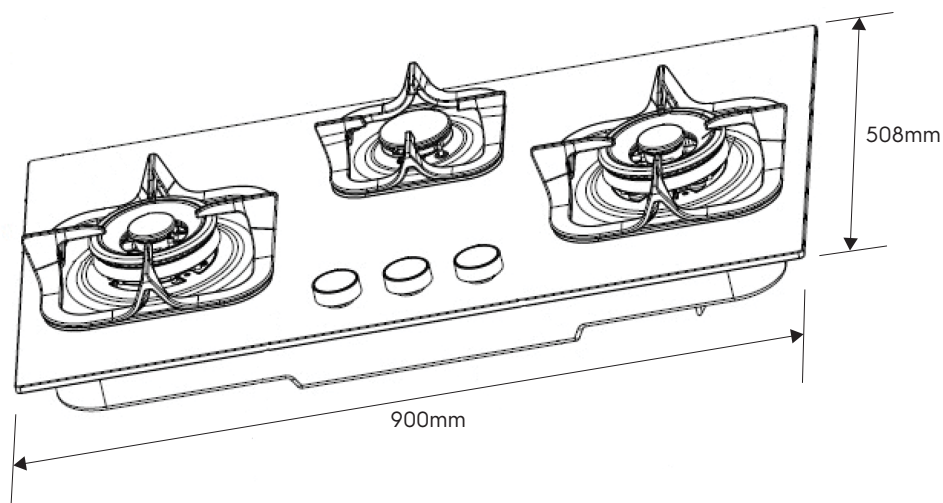

Dimension Guide

Built-in Gas Hob / 90cm

Model:
EGT9239CK

Dimensions			
	width	height	depth
Cut-out (mm)	832		470
Product (mm)	900	150	508

*To combustible surface (dimension is not relevant if the adjacent surface is non-combustible).

Please note! Dimensions to be used as a guide only. All customers MUST refer to the user manual supplied with the product for detailed installation instructions.

© 2021 Electrolux S.E.A PTE. LTD. E_DIM_EGT9239CK_May21