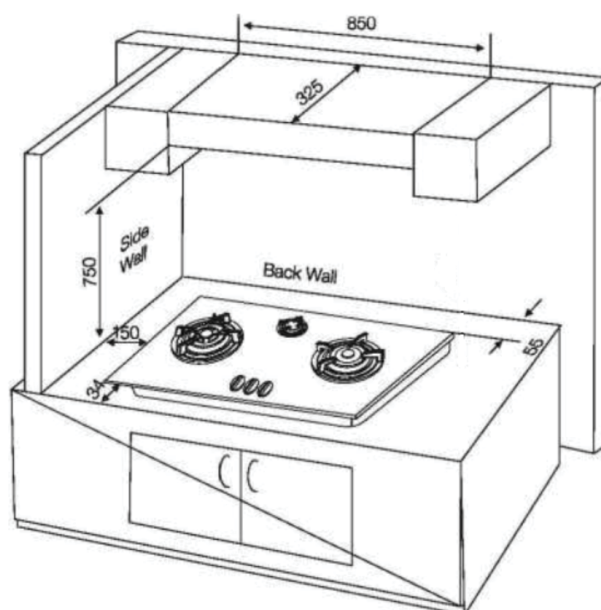

Dimension Guide

Built-in Gas Hob / 90cm

Model:
EGT9239CK

Dimensions			
	width	height	depth
Cut-out (mm)	832		470
Product (mm)	900	150	508

*To combustible surface (dimension is not relevant if the adjacent surface is non-combustible).

Please note! Dimensions to be used as a guide only. All customers MUST refer to the user manual supplied with the product for detailed installation instructions.

© 2021 Electrolux S.E.A PTE. LTD. E_DIM_EGT9239CK_May21