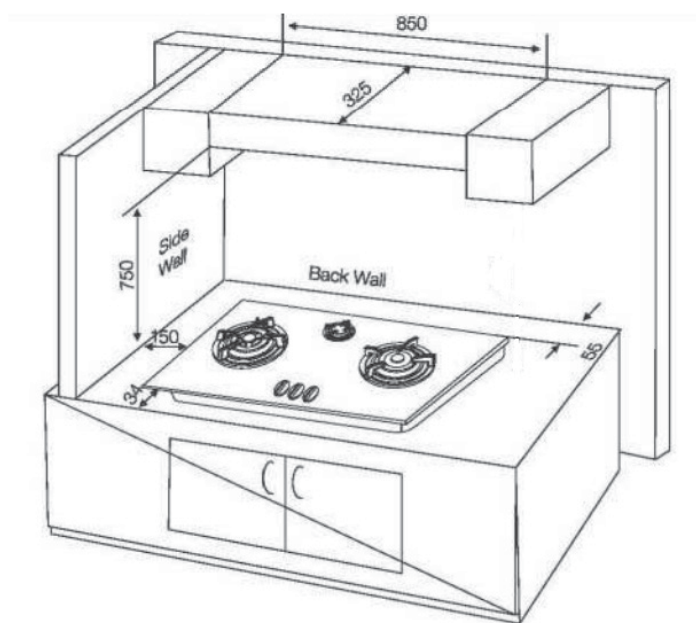

# Dimension Guide

## Built-in Gas Hob / 78cm

**Model:**  
EGT7828CK

Dimensions			
	width	height	depth
Cut-out (mm)	732		421
Product (mm)	780	150	460

\*To combustible surface (dimension is not relevant if the adjacent surface is non-combustible).

**Please note!** Dimensions to be used as a guide only. All customers MUST refer to the user manual supplied with the product for detailed installation instructions.

© 2023 Electrolux S.E.A PTE. LTD. ELX\_DIM\_EGT7828CK\_Nov23