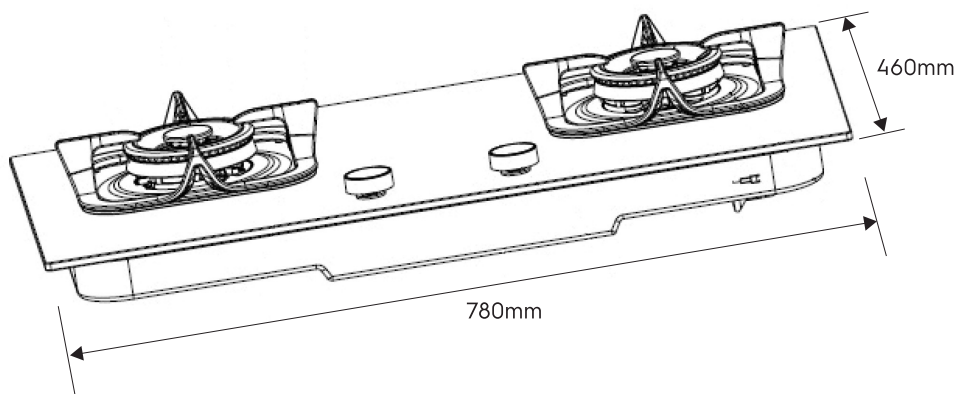

# Dimension Guide

## Built-in Gas Hob / 78cm

**Model:**  
EGT7828CK

Dimensions			
	width	height	depth
Cut-out (mm)	732		421
Product (mm)	780	150	460

\*To combustible surface (dimension is not relevant if the adjacent surface is non-combustible).

**Please note!** Dimensions to be used as a guide only. All customers MUST refer to the user manual supplied with the product for detailed installation instructions.

© 2023 Electrolux S.E.A PTE. LTD. ELX\_DIM\_EGT7828CK\_Nov23