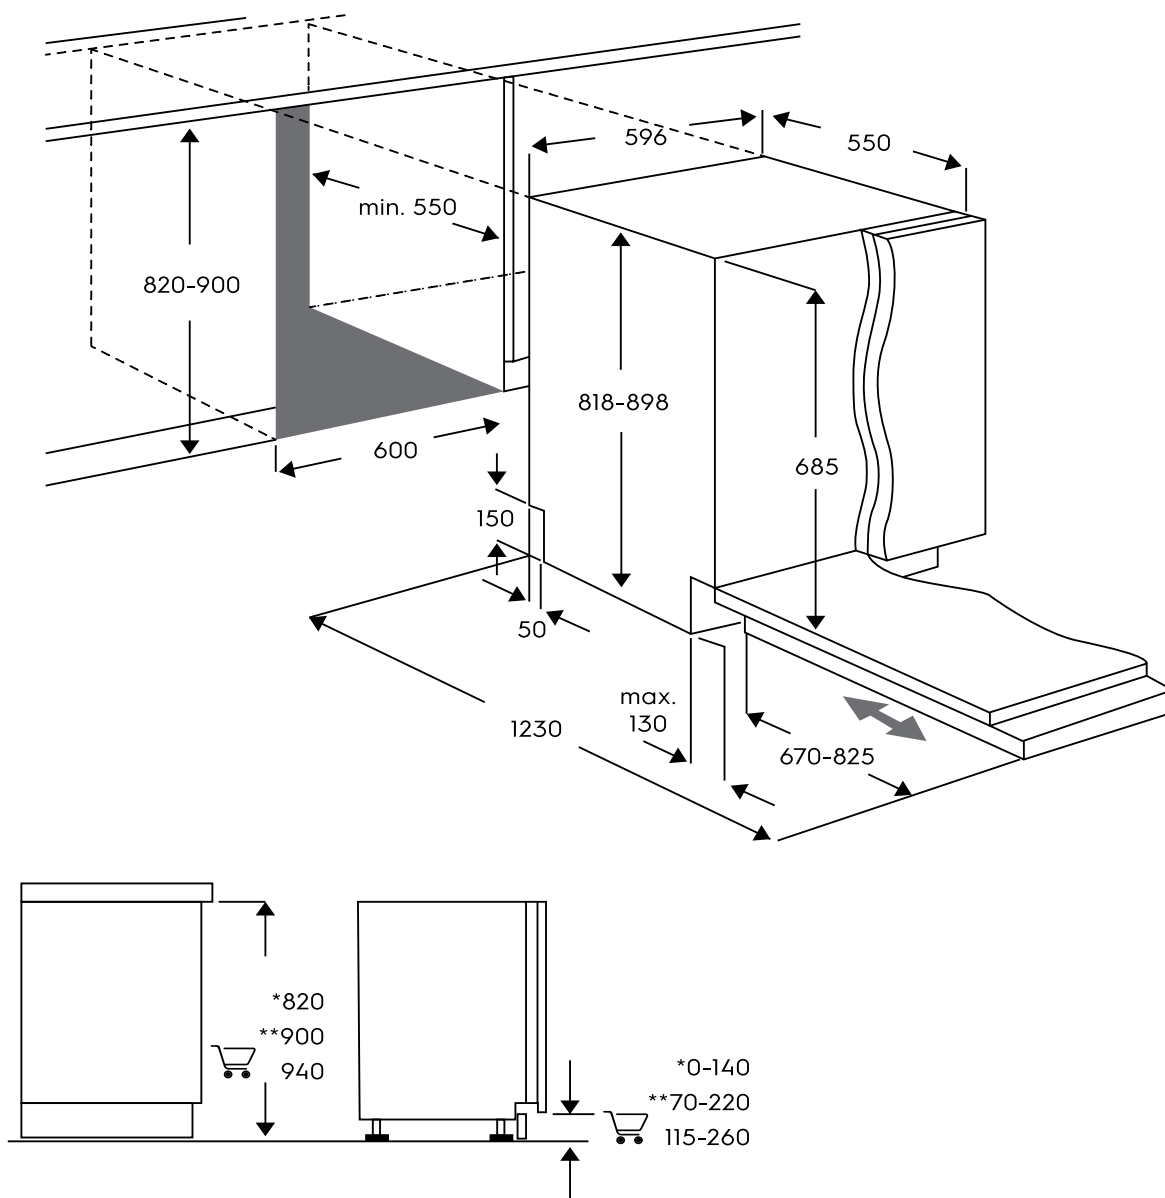

Dimension Guide

Fully Integrated Dishwasher

Model:
EBF9531SBA

Dimensions			
	width	height	depth
Cut-out (mm)	600	820-900	550
Product (mm)	596	818	550

Please note! Dimensions to be used as a guide only. All customers MUST refer to the user manual supplied with the product for detailed installation instructions.
© 2023 Electrolux S.E.A PTE. LTD. ELX_DIM_EBF9531SBA_Oct23