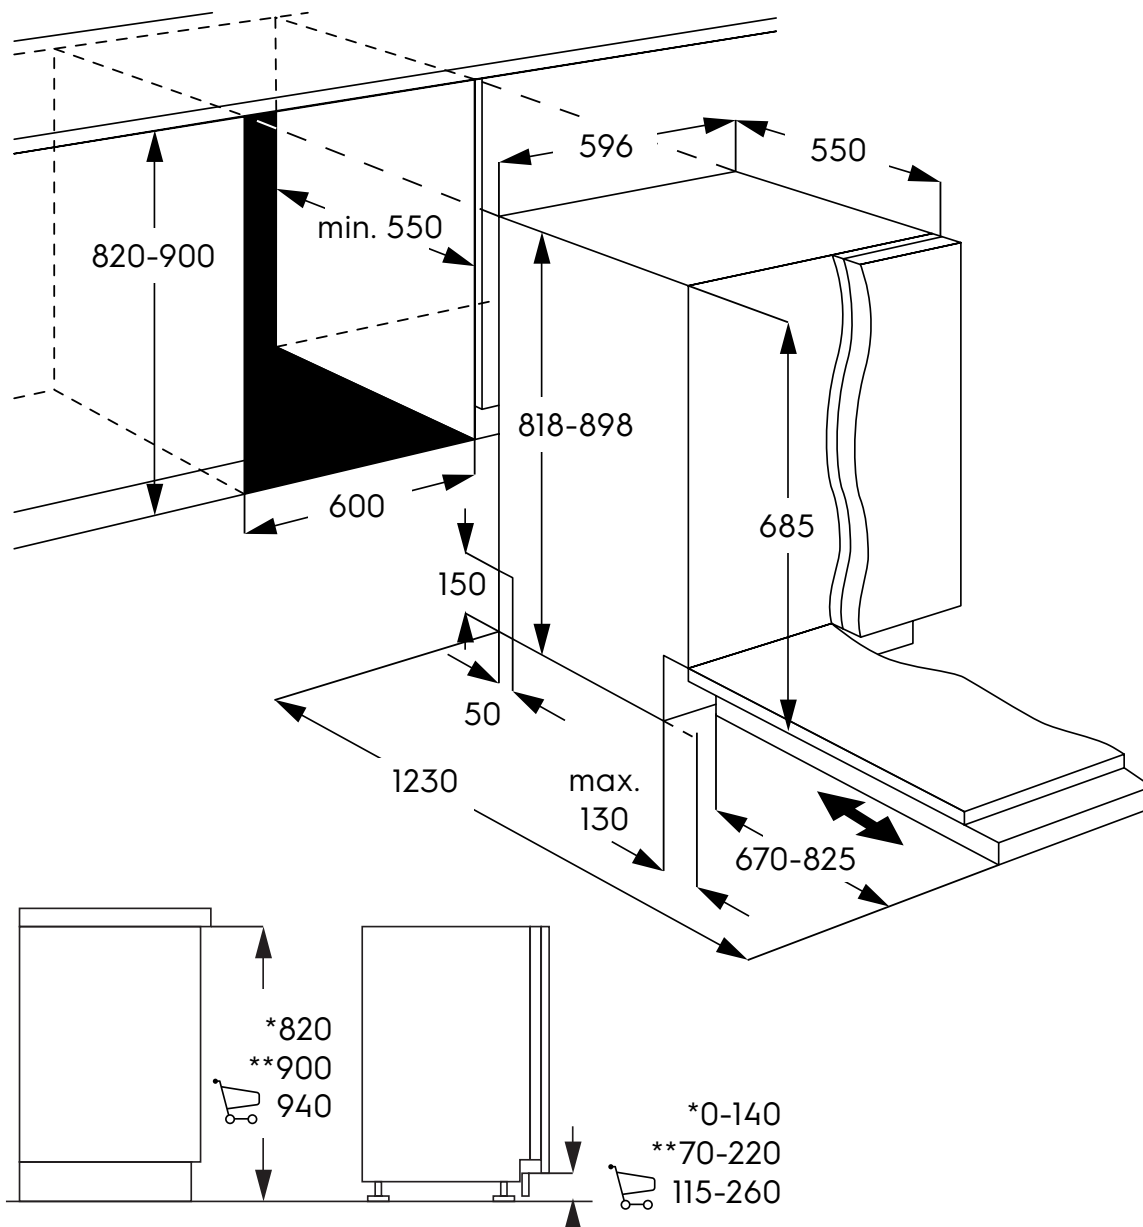

Dimension Guide

Fully Integrated Dishwasher

Model:
EBF9442SBA

Dimensions			
	width	height	depth
Cut-out (mm)	600	820-900	550
Product (mm)	596	818	550

Please note! Dimensions to be used as a guide only. All customers MUST refer to the user manual supplied with the product for detailed installation instructions.
© 2023 Electrolux S.E.A PTE. LTD. ELX_DIM_EBF9442SBA_Oct23