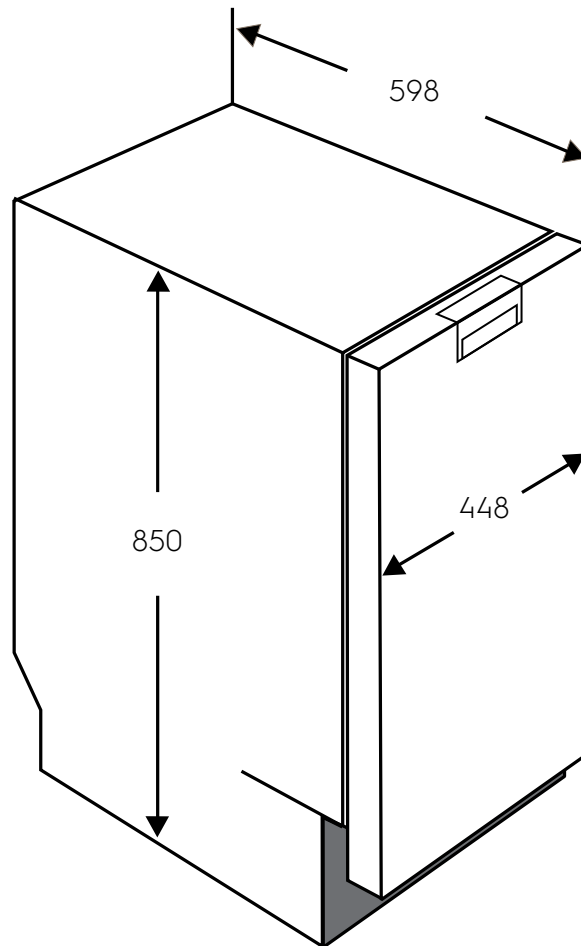

Dimension Guide

Freestanding Dishwasher

Model:
KSE43200SW

Dimensions			
	width	height	depth
Product (mm)	448	850	598

Please note! Dimensions to be used as a guide only. All customers MUST refer to the user manual supplied with the product for detailed installation instructions.
© 2021 Electrolux S.E.A PTE. LTD. E_DIM_KSE43200SW_May21