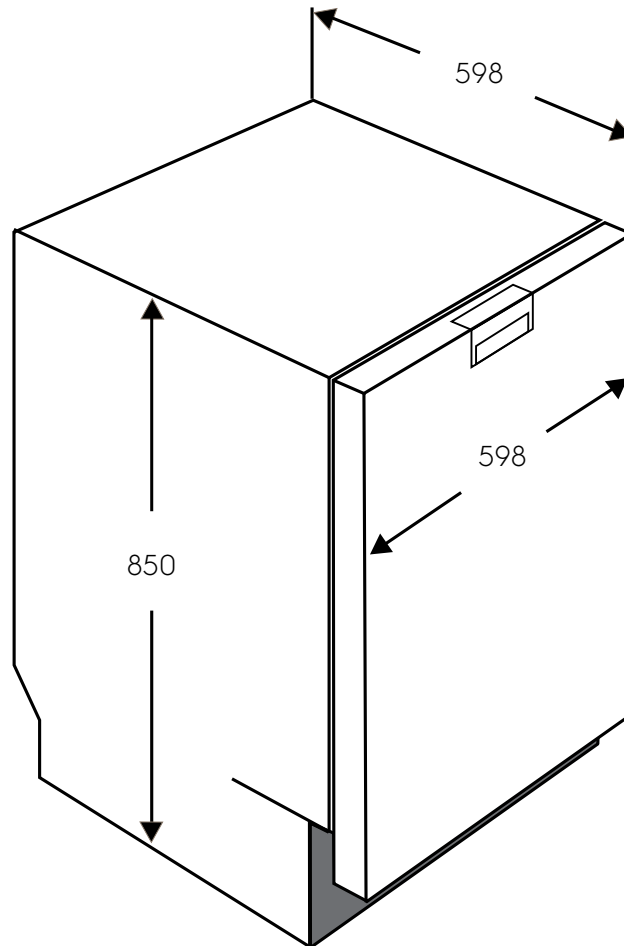

Dimension Guide

Freestanding Dishwasher

Model:
KSE27200SW

Dimensions			
	width	height	depth
Product (mm)	598	850	598

Please note! Dimensions to be used as a guide only. All customers MUST refer to the user manual supplied with the product for detailed installation instructions.
© 2021 Electrolux S.E.A PTE. LTD. E_DIM_KSE27200SW_Jun21