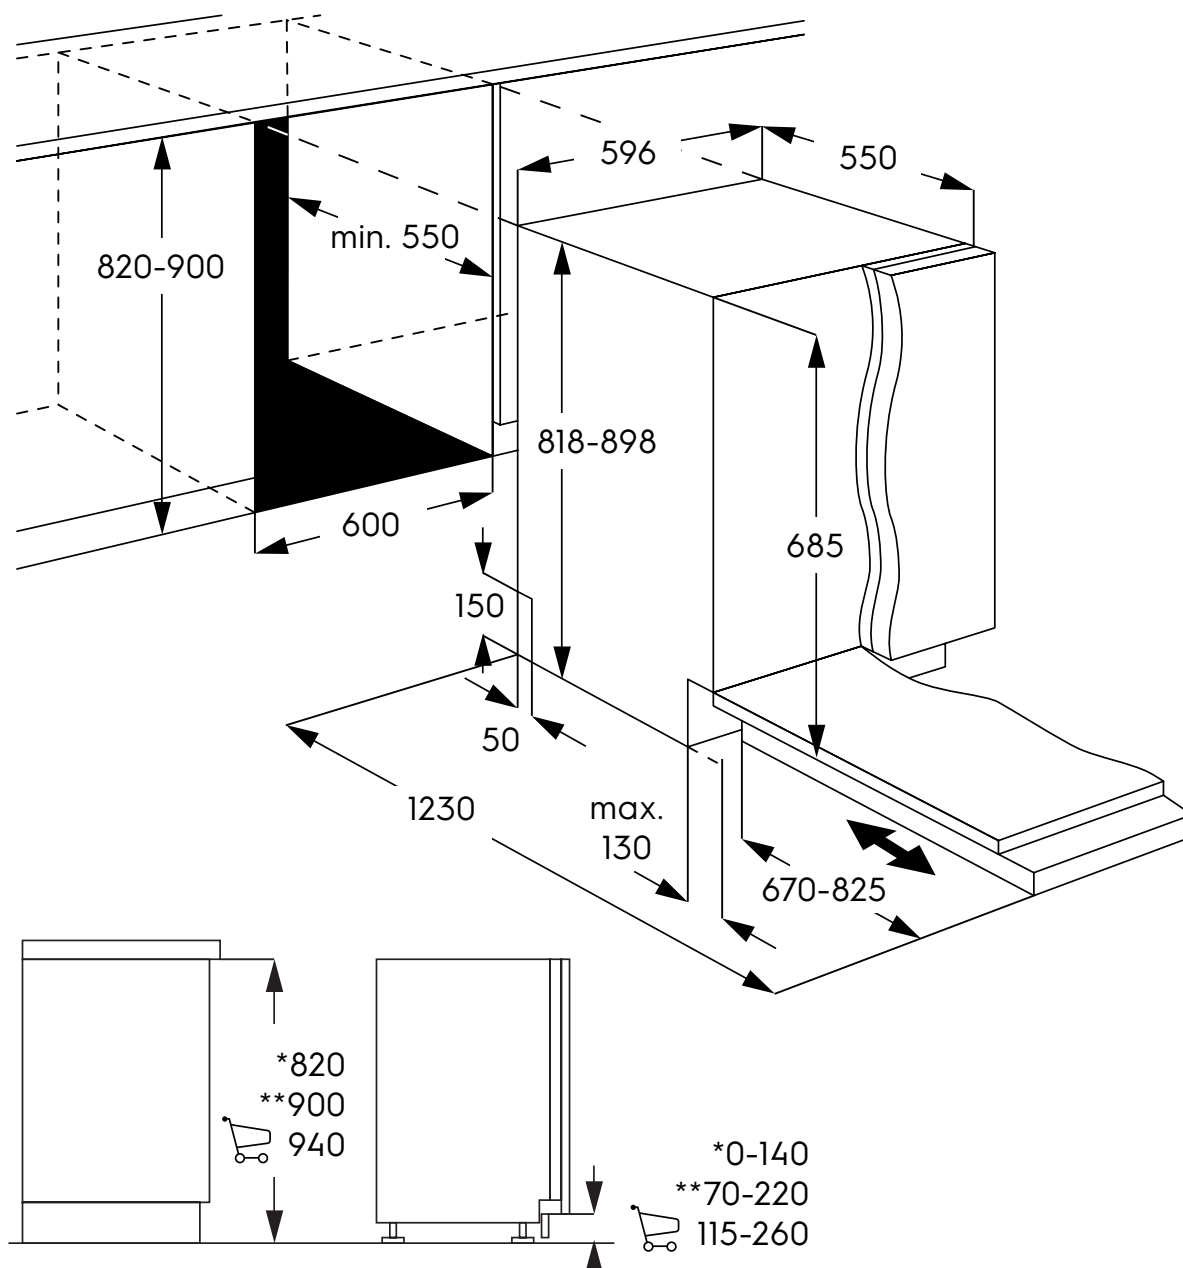

# Dimension Guide

## Fully Integrated Dishwasher

**Model:**  
KEZB9300L

Dimensions			
	width	height	depth
Cut-out (mm)	600	820-900	550
Product (mm)	596	818	550

**Please note!** Dimensions to be used as a guide only. All customers MUST refer to the user manual supplied with the product for detailed installation instructions.  
© 2021 Electrolux S.E.A PTE. LTD. E\_DIM\_KEZB9300L\_TR\_CN\_Feb21