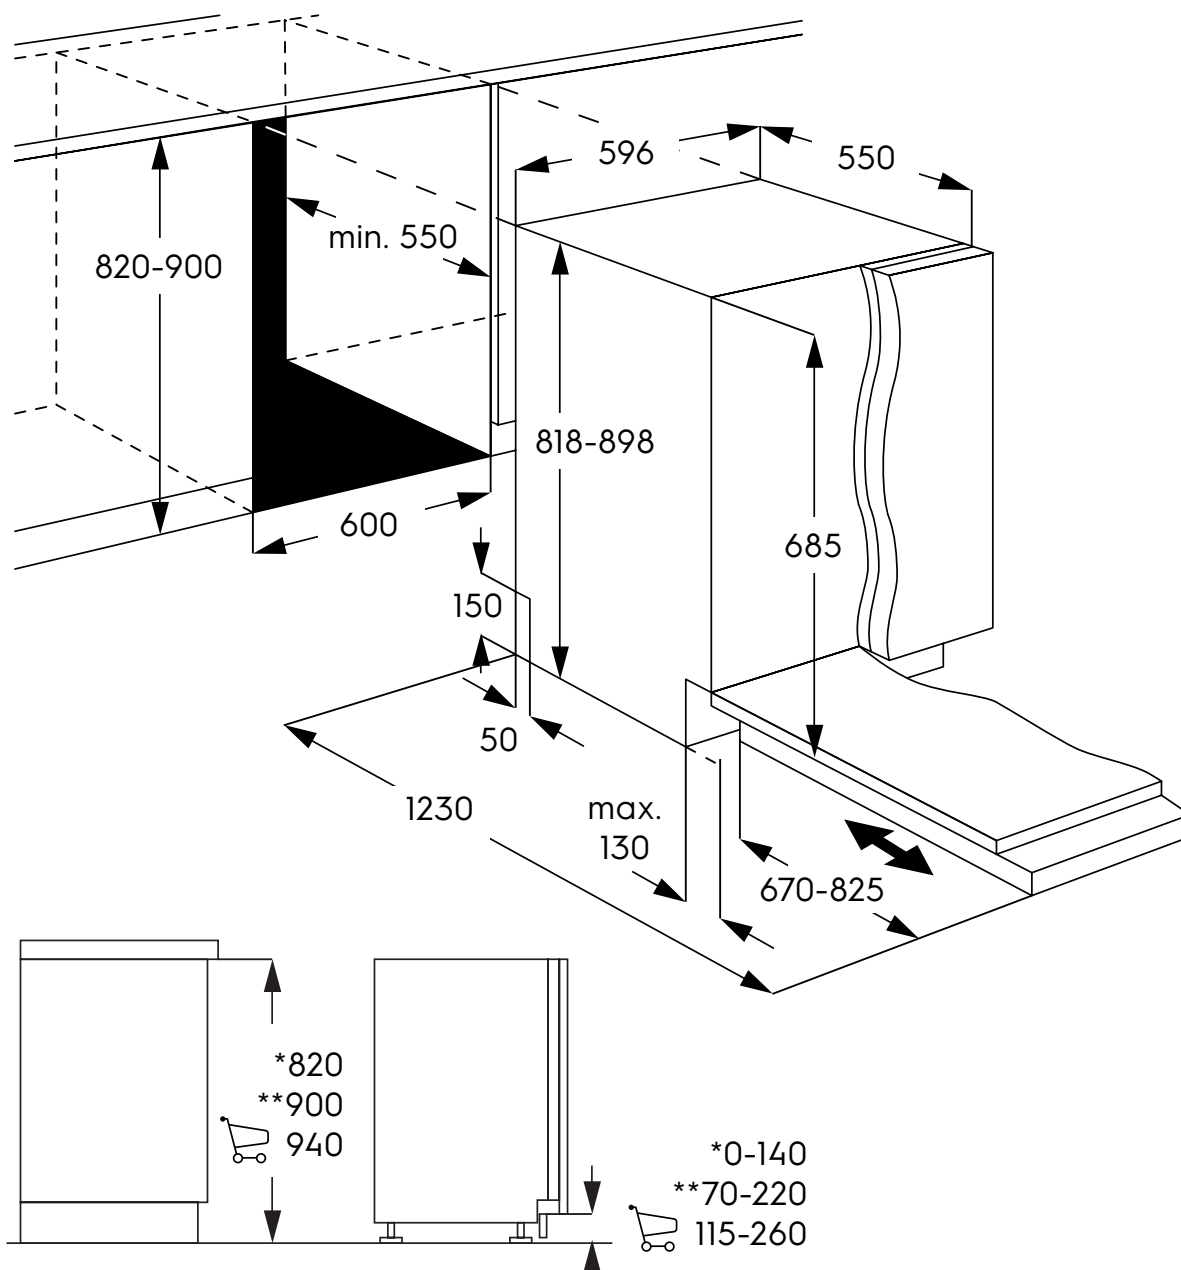

Dimension Guide

Fully Integrated Dishwasher

Model:
KESB7200L

Dimensions

	width	height	depth
Cut-out (mm)	600	820-900	550
Product (mm)	596	818	550

Please note! Dimensions to be used as a guide only. All customers MUST refer to the user manual supplied with the product for detailed installation instructions.
© 2021 Electrolux S.E.A PTE. LTD. E_DIM_KESB7200L_TR_CN_Feb21