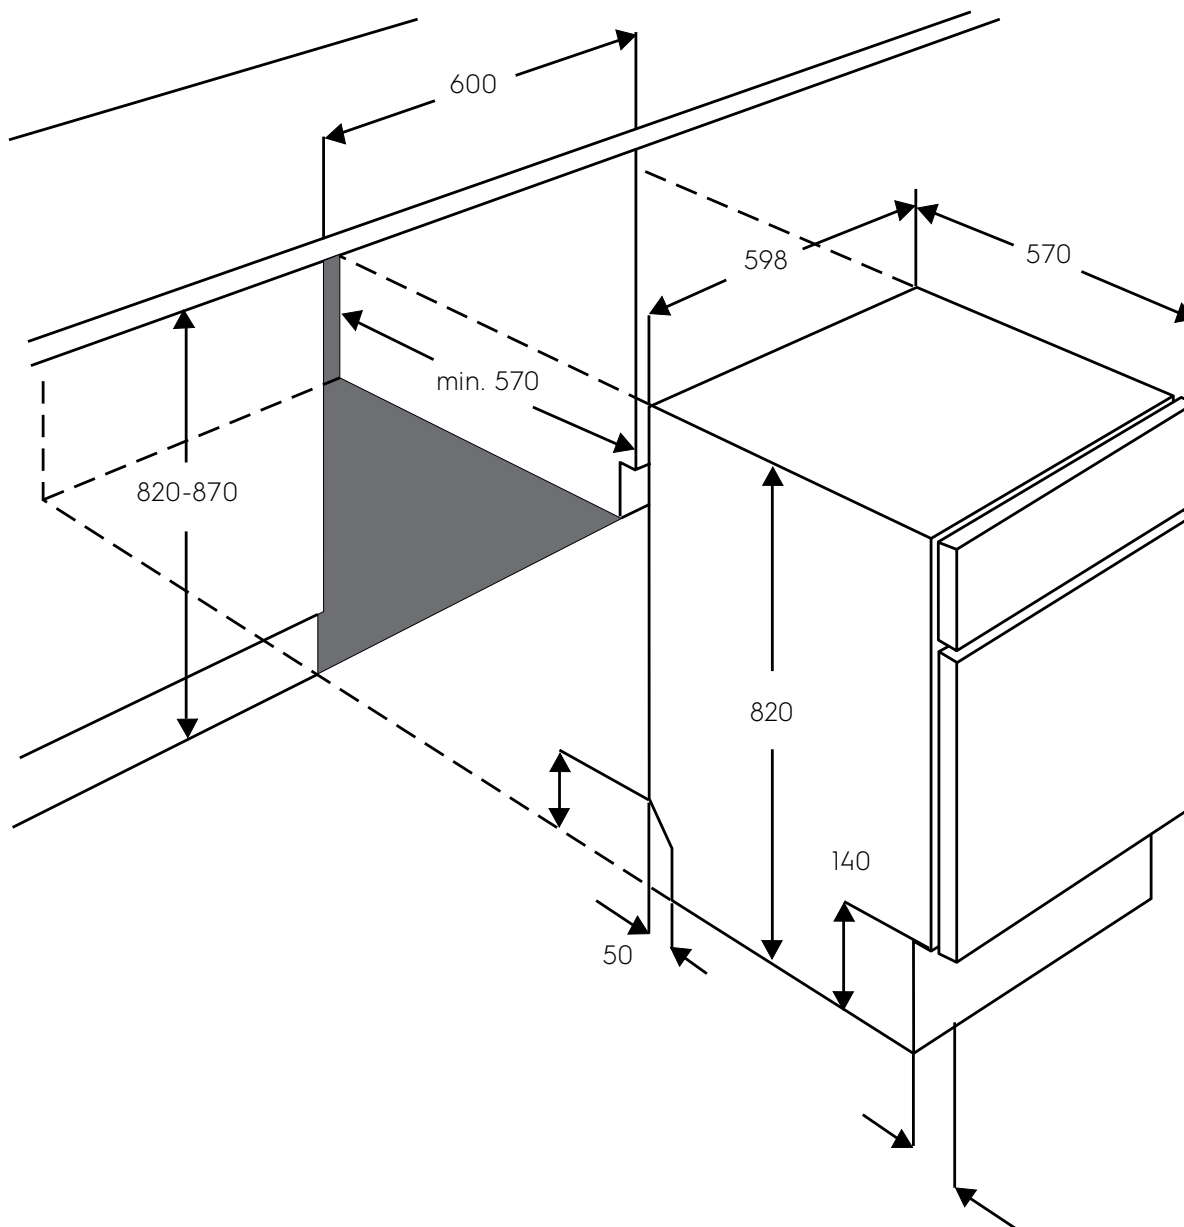

Dimension Guide

Semi Integrated Dishwasher

Model:
KEE47200IW

Dimensions

	width	height	depth
Cut-out (mm)	600	820-870	570
Product (mm)	598	820-870	570

Please note! Dimensions to be used as a guide only. All customers MUST refer to the user manual supplied with the product for detailed installation instructions.