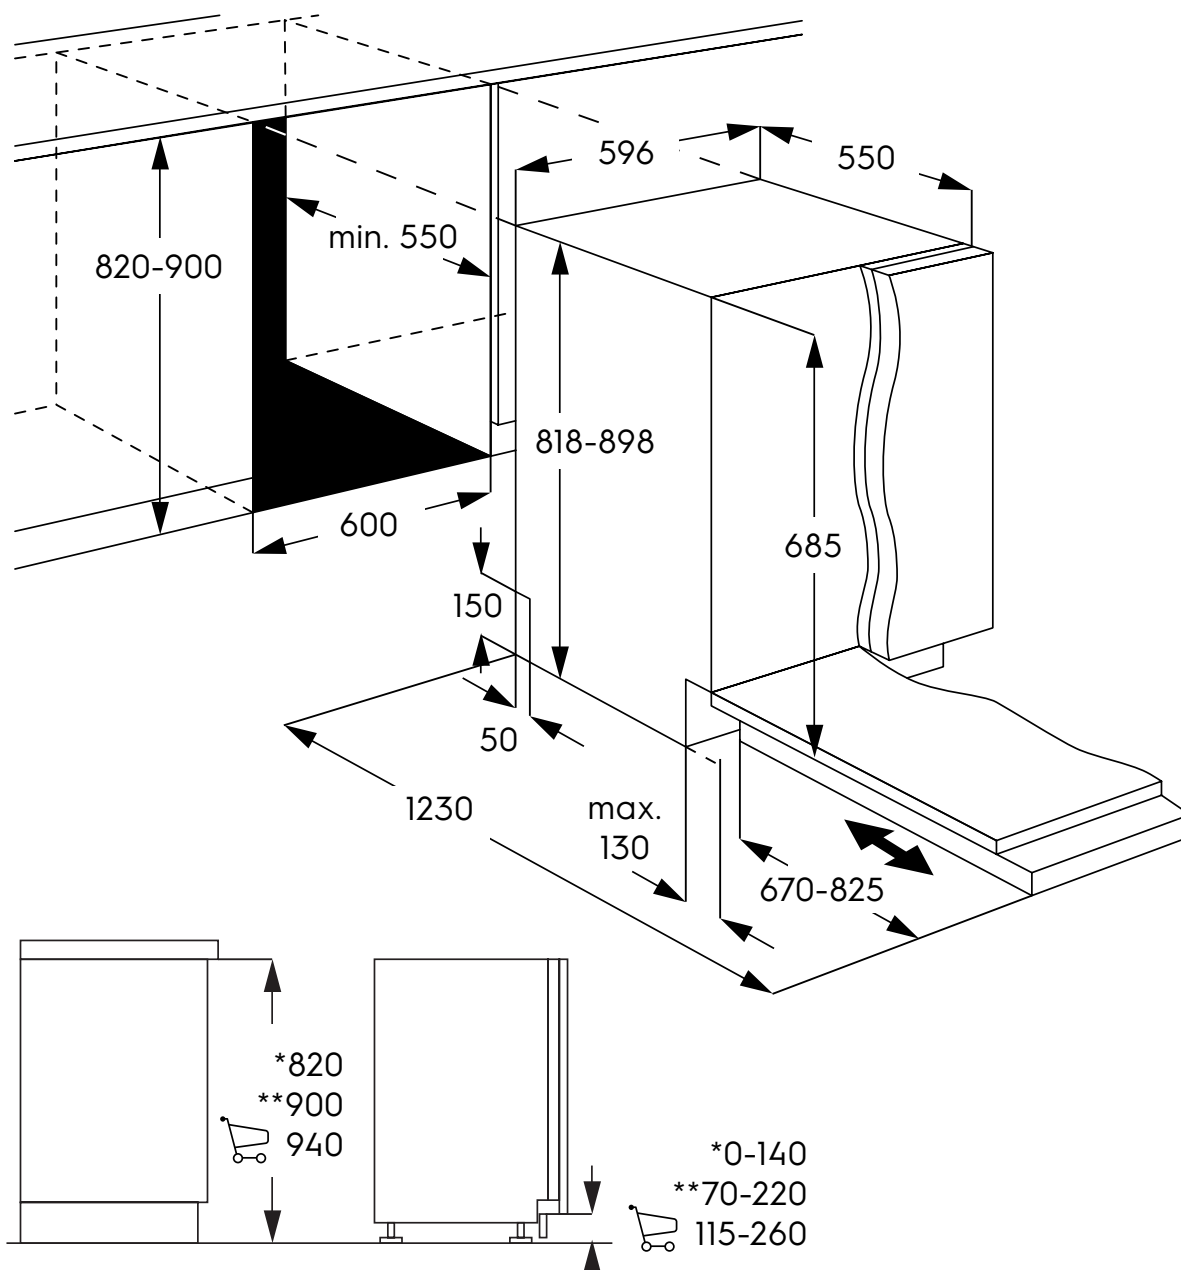

Dimension Guide

Fully Integrated Dishwasher

Model:
KECA7300L

Dimensions

	width	height	depth
Cut-out (mm)	600	820-900	550
Product (mm)	596	818	550

Please note! Dimensions to be used as a guide only. All customers MUST refer to the user manual supplied with the product for detailed installation instructions.
© 2020 Electrolux S.E.A PTE. LTD. E_DIM_KECA7300L_TR_CN_Aug20