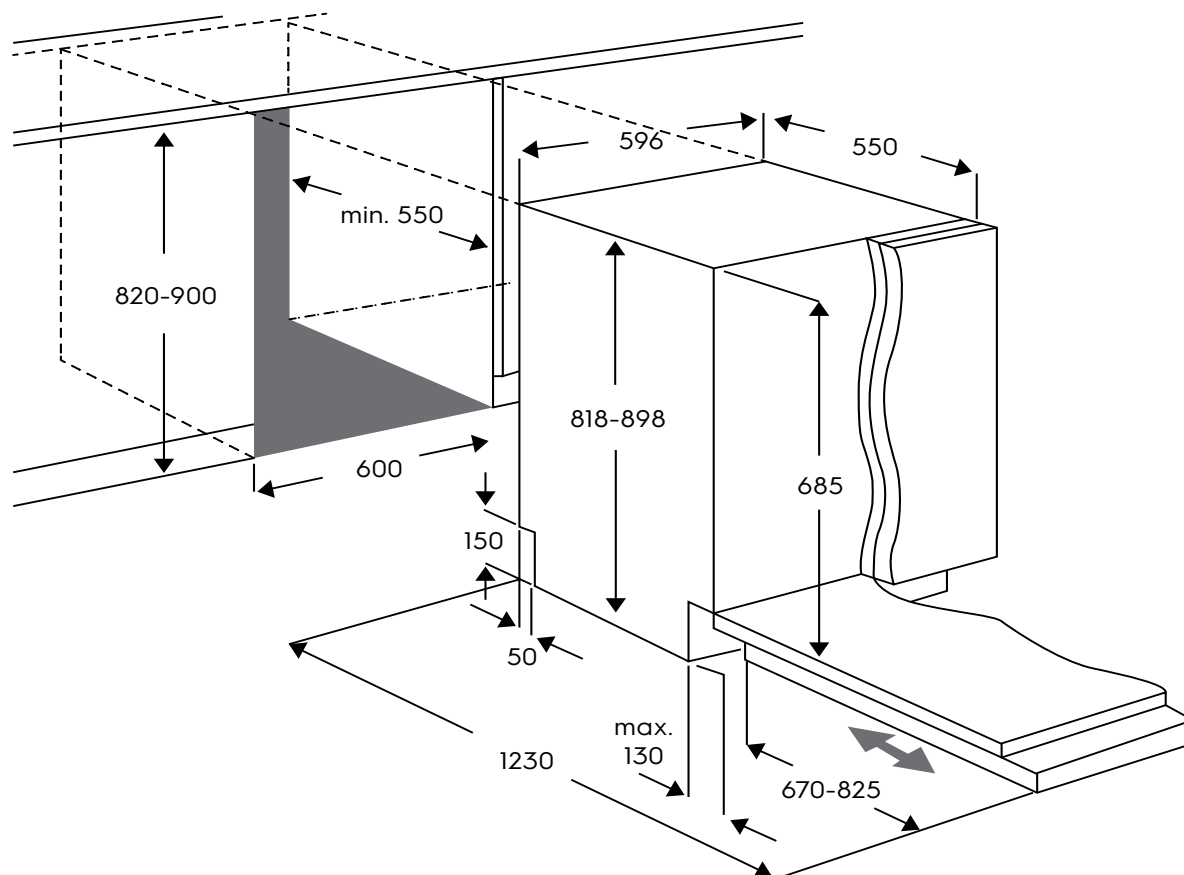

Dimension Guide

Fully Integrated Dishwasher

Model:
EEZB9410L

Dimensions			
	width	height	depth
Cut-out (mm)	600	820-900	550
Product (mm)	596	818	550

Please note! Dimensions to be used as a guide only. All customers MUST refer to the user manual supplied with the product for detailed installation instructions.
© 2021 Electrolux S.E.A PTE. LTD. E_DIM_EEZB9410L_TR_CN_Nov21