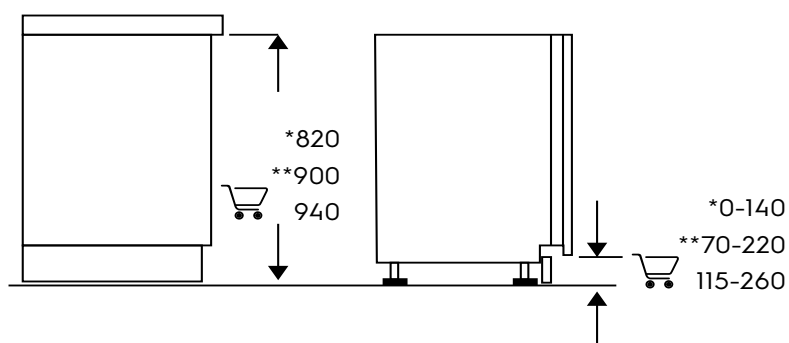

Dimension Guide

Fully Integrated Dishwasher

Model:
EEZB9410L

Dimensions			
	width	height	depth
Cut-out (mm)	600	820-900	550
Product (mm)	596	818	550

Please note! Dimensions to be used as a guide only. All customers MUST refer to the user manual supplied with the product for detailed installation instructions.
© 2021 Electrolux S.E.A PTE. LTD. E_DIM_EEZB9410L_TR_CN_Nov21