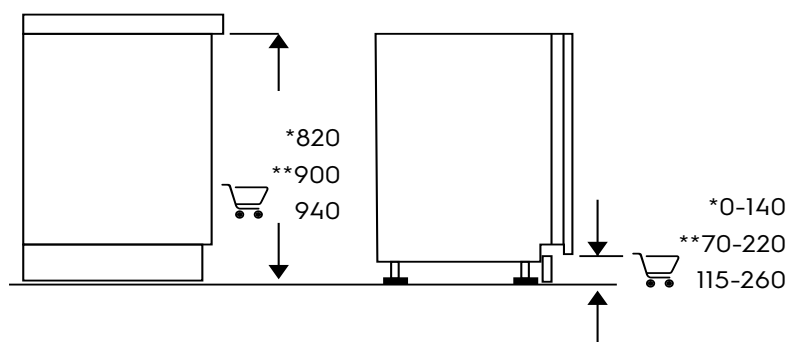

Dimension Guide

Fully Integrated Dishwasher

Model:
EESB7310L

Dimensions			
	width	height	depth
Cut-out (mm)	600	820-900	550
Product (mm)	596	818	550

Please note! Dimensions to be used as a guide only. All customers MUST refer to the user manual supplied with the product for detailed installation instructions.
© 2021 Electrolux S.E.A PTE. LTD. E_DIM_EESB7310L_TR_CN_Nov21