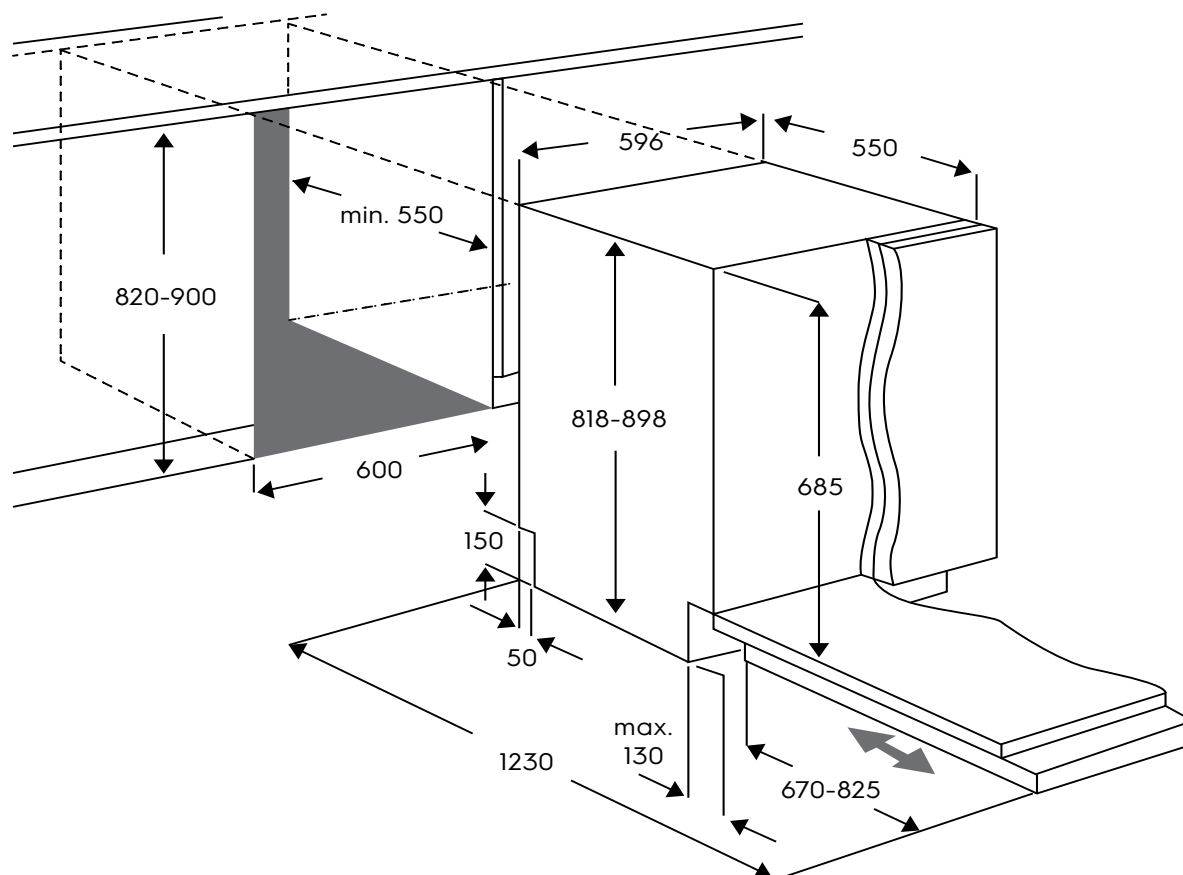

Dimension Guide

Fully Integrated Dishwasher

Model:
EESB7310L

Dimensions			
	width	height	depth
Cut-out (mm)	600	820-900	550
Product (mm)	596	818	550

Please note! Dimensions to be used as a guide only. All customers MUST refer to the user manual supplied with the product for detailed installation instructions.
© 2021 Electrolux S.E.A PTE. LTD. E_DIM_EESB7310L_TR_CN_Nov21