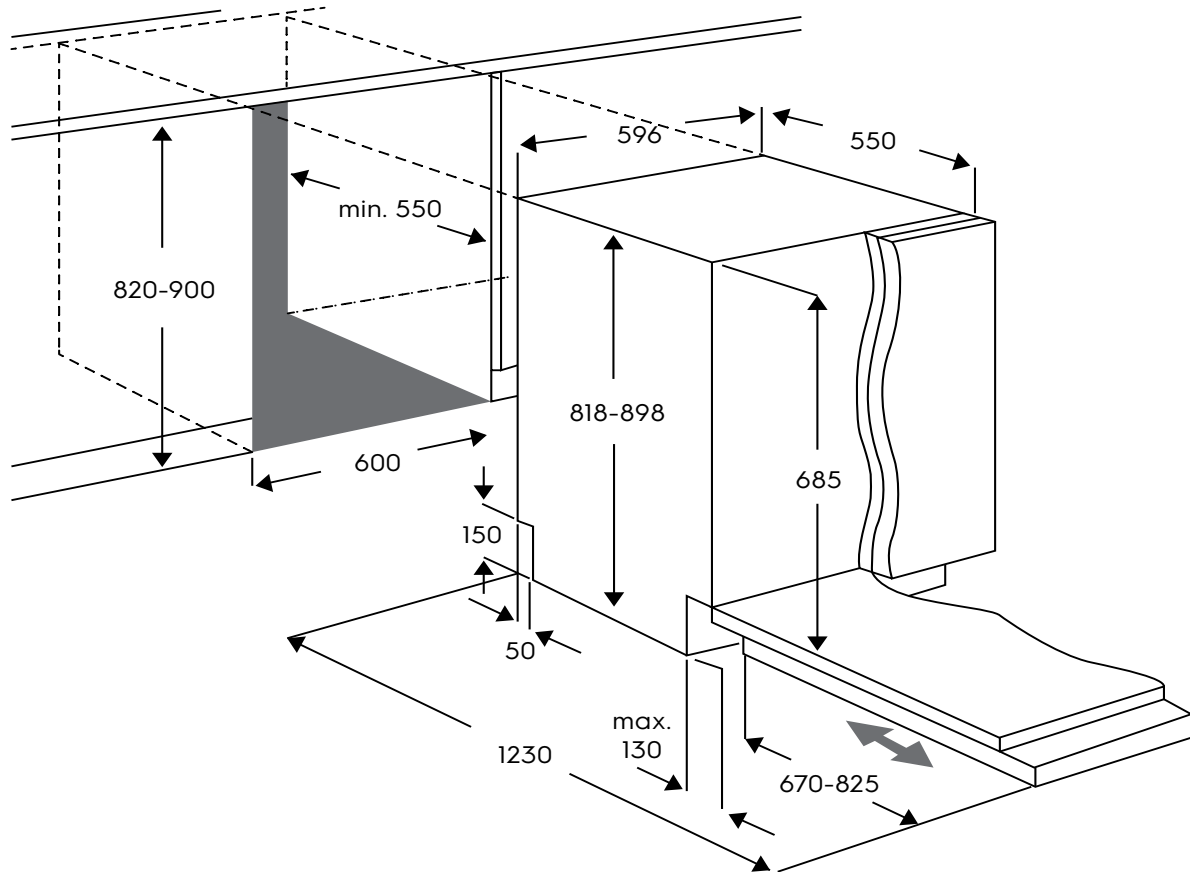

# Dimension Guide

### Dimensions

	width	height	depth
Cut-out (mm)	600	820-900	550
Product (mm)	596	818	550

**Please note!** Dimensions to be used as a guide only. All customers MUST refer to the user manual supplied with the product for detailed installation instructions.