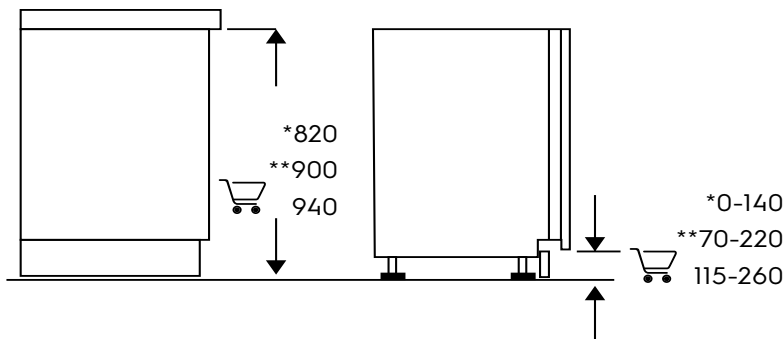

# Dimension Guide

### Dimensions

	width	height	depth
Cut-out (mm)	600	820-900	550
Product (mm)	596	818	550

**Please note!** Dimensions to be used as a guide only. All customers MUST refer to the user manual supplied with the product for detailed installation instructions.