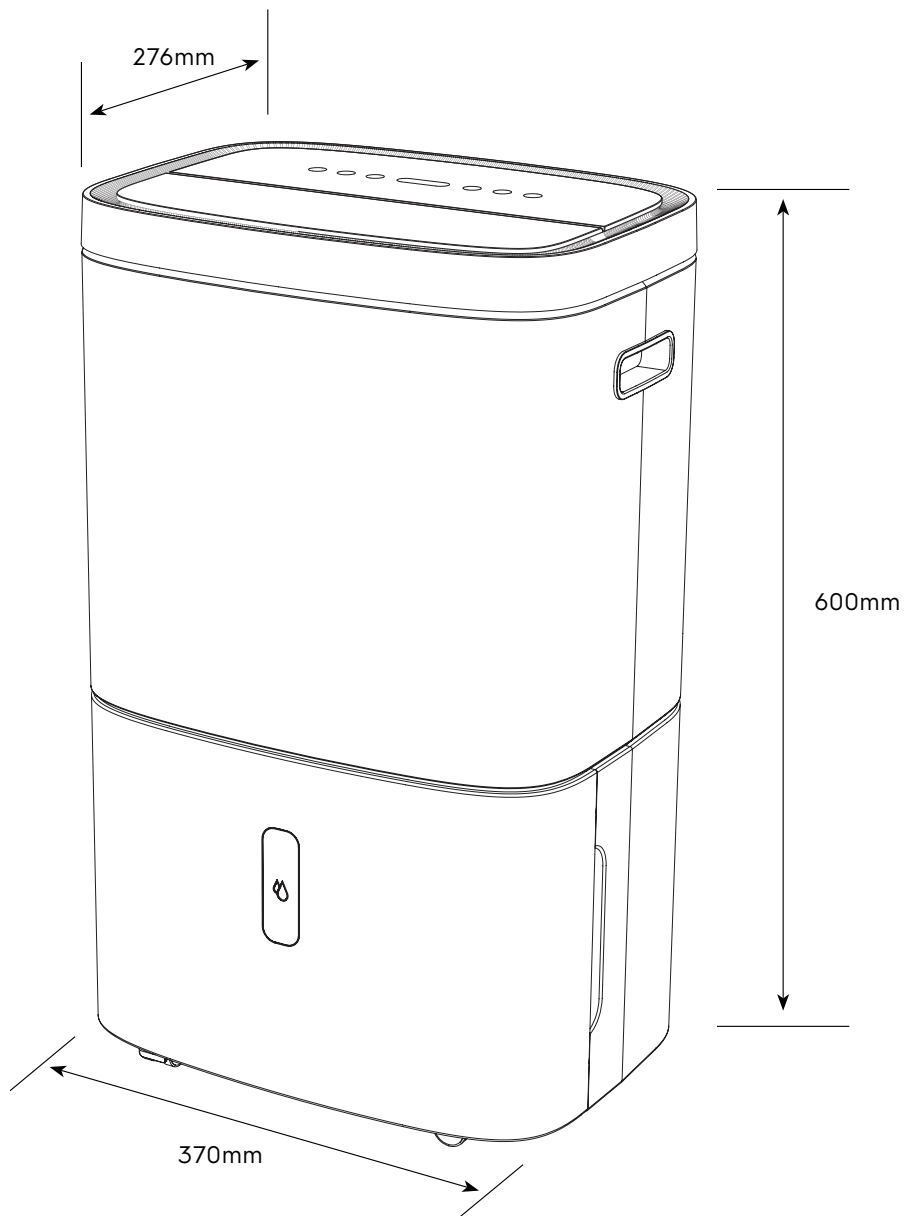

Dimension Guide

Dehumidifier

Model:
ED1031WC

Dimensions

	width	height	depth
Product (mm)	370	600	276

Please note! Dimensions to be used as a guide only. All customers MUST refer to the user manual supplied with the product for detailed installation instructions.

© 2023 Electrolux S.E.A PTE. LTD. ELX-DIM-ED1031WC-Mar23