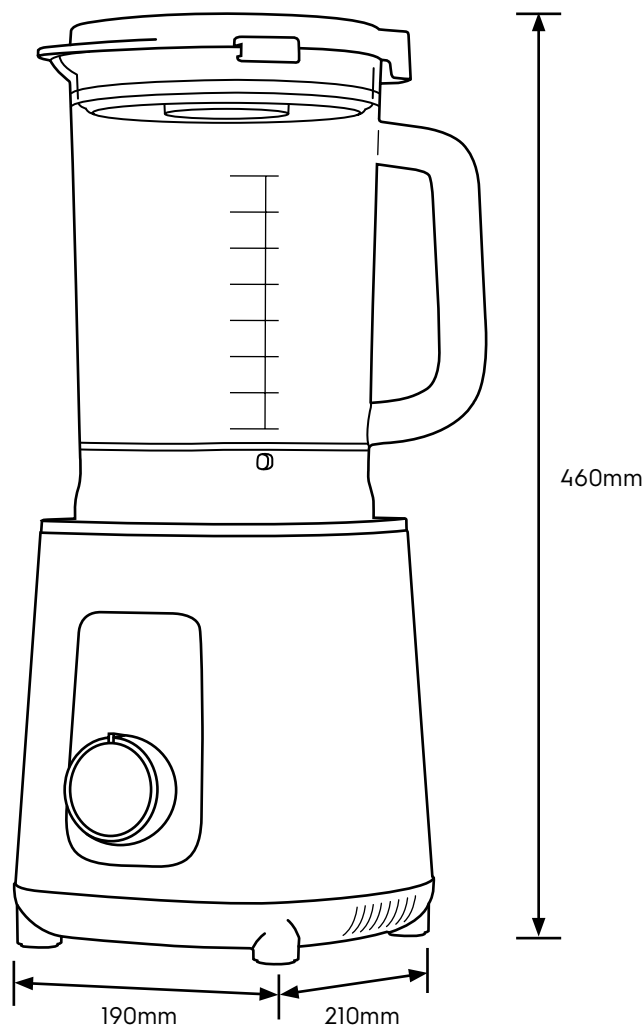

Dimension Guide

Blender

Model:
E7TB1-711P

Dimensions

	width	height	depth
Product (mm)	190	460	210

Please note! Dimensions to be used as a guide only. All customers MUST refer to the user manual supplied with the product for detailed installation instructions.