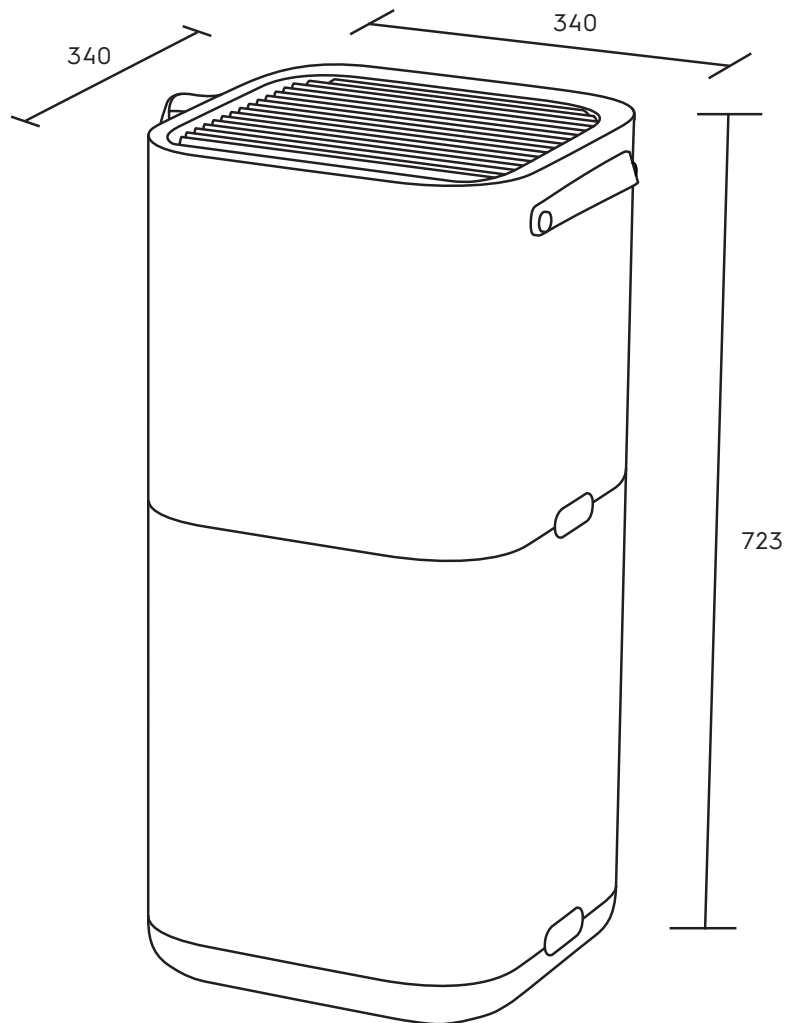

Dimension Guide

900 air purifier with 360 airflow

Model:
EP93-75WBA

Dimensions

	width (mm)	height (mm)	depth (mm)
Product (mm)	340	723	340

Please note! Dimensions to be used as a guide only. All customers MUST refer to the user manual supplied with the product for detailed installation instructions.