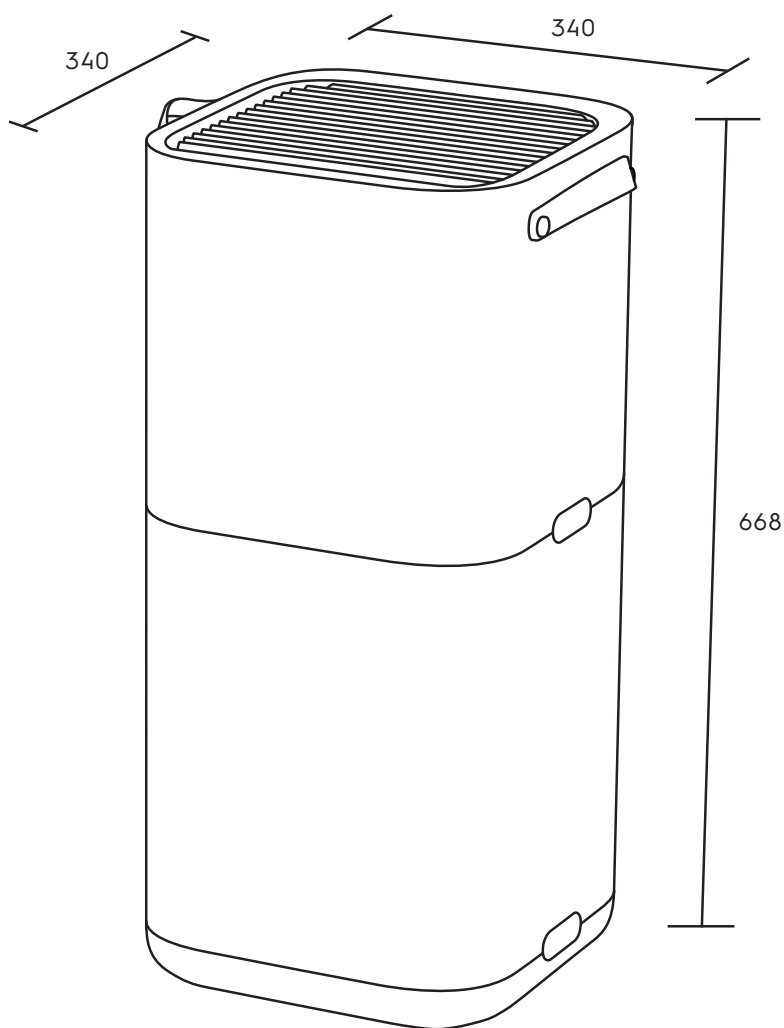

Dimension Guide

900 air purifier with heating and 360 air flow

Model:
EP91-67UGA

Dimensions

	width (mm)	height (mm)	depth (mm)
Product (mm)	340	668	340

Please note! Dimensions to be used as a guide only. All customers MUST refer to the user manual supplied with the product for detailed installation instructions.