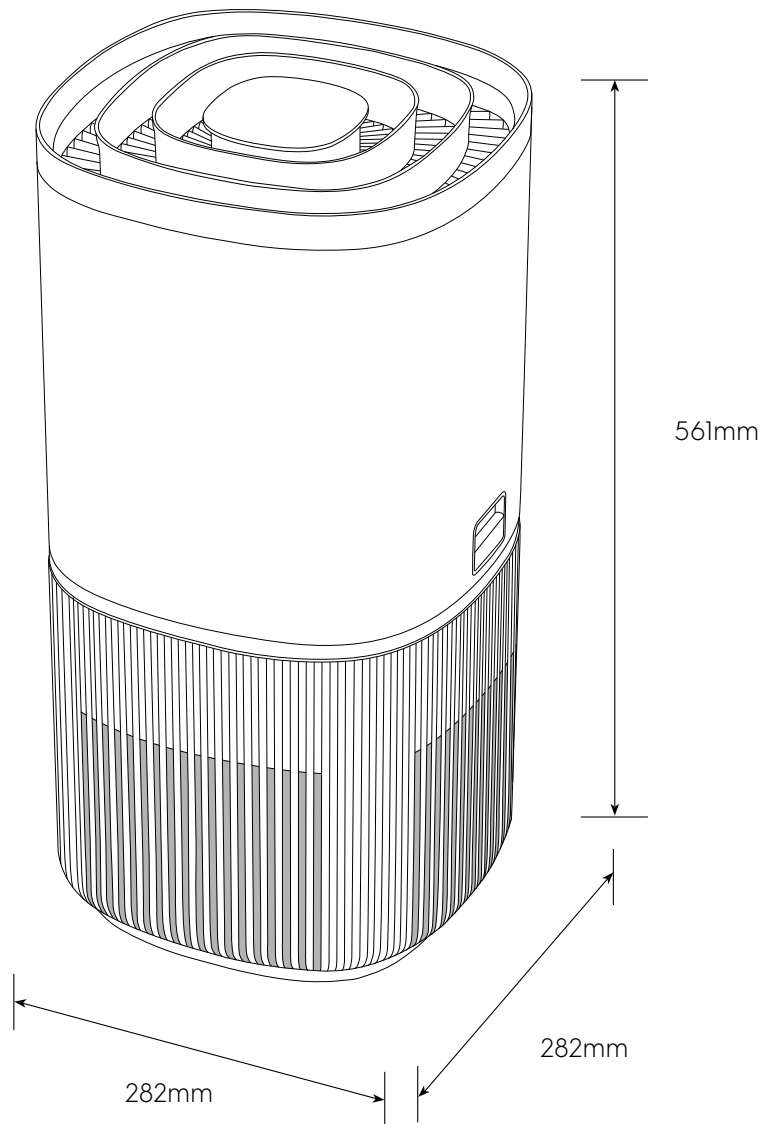

Dimension Guide

Air Purifier

Model:
EP53-48UGA

Dimensions

	width	height	depth
Product (mm)	282	561	282

Please note! Dimensions to be used as a guide only. All customers MUST refer to the user manual supplied with the product for detailed installation instructions.