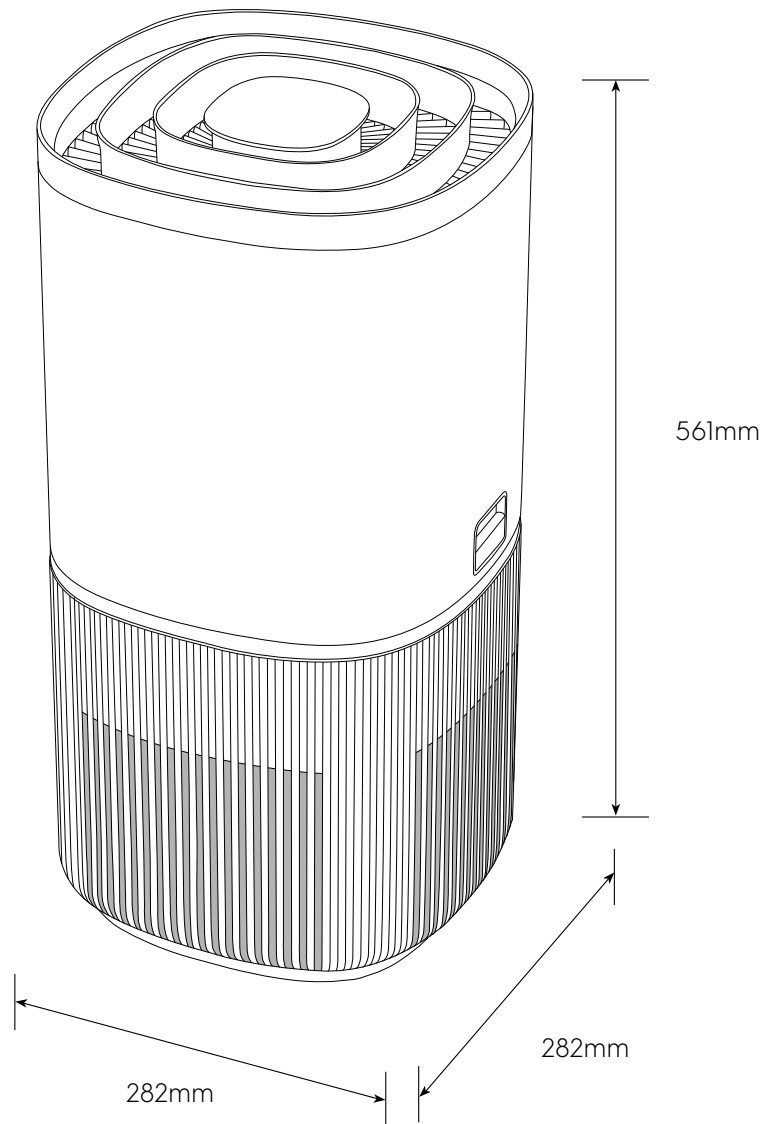

Dimension Guide

Air Purifier

Model:
EP53-48SWA

Dimensions

	width	height	depth
Product (mm)	282	561	282

Please note! Dimensions to be used as a guide only. All customers MUST refer to the user manual supplied with the product for detailed installation instructions.