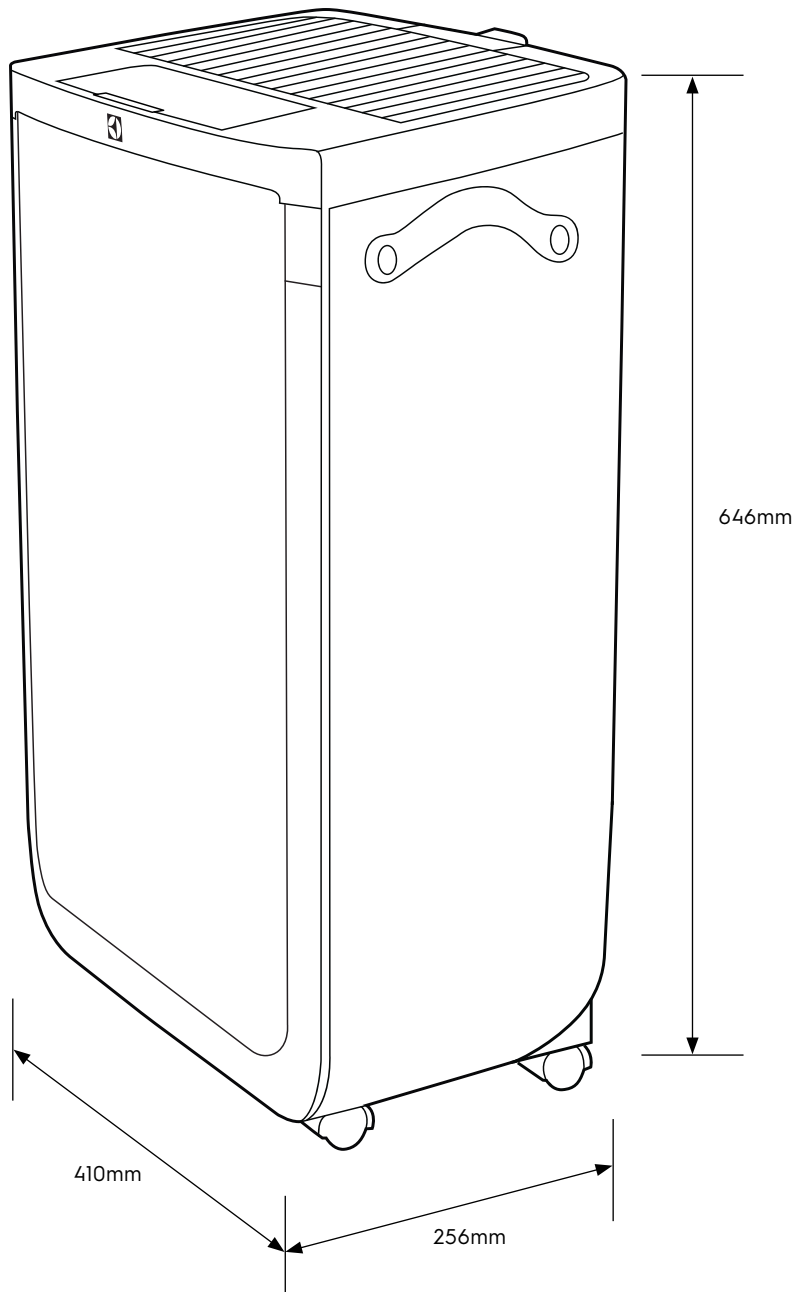

Dimension Guide

Air purifier

Model:
EP51-45DGA

Dimensions

	width	height	depth
Product (mm)	410	646	256

Please note! Dimensions to be used as a guide only. All customers MUST refer to the user manual supplied with the product for detailed installation instructions.