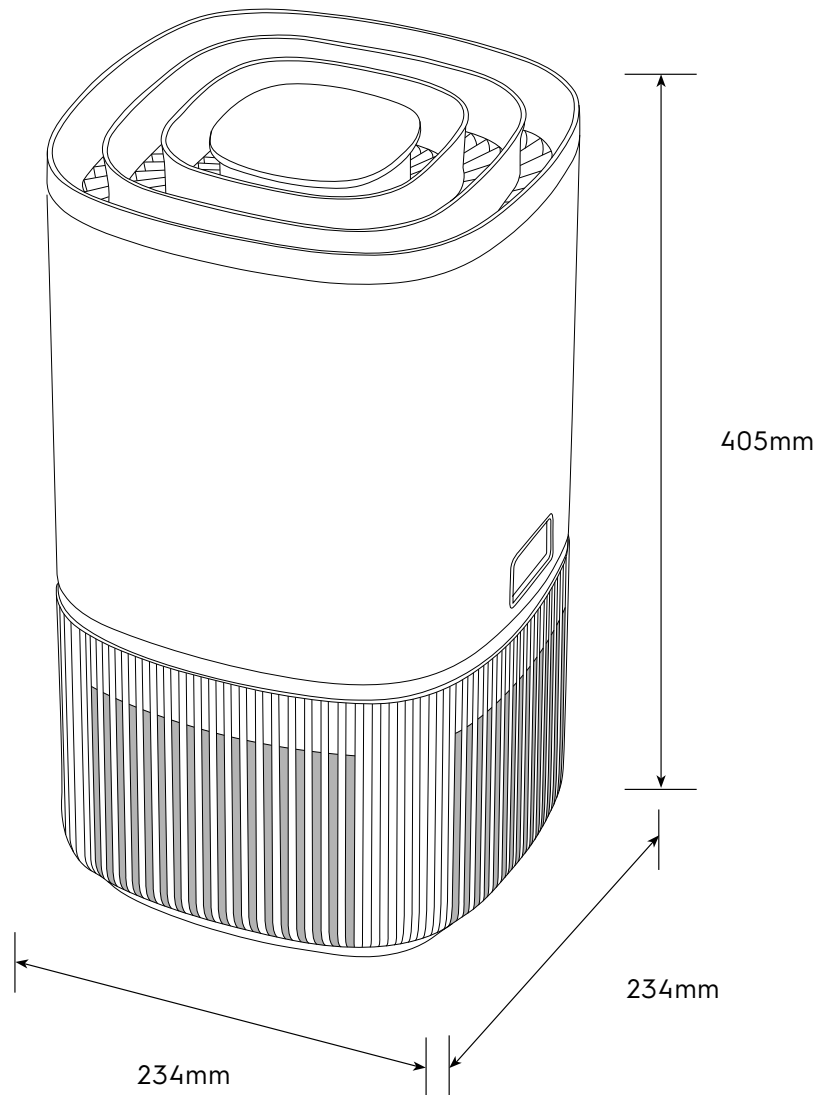

Dimension Guide

Air Purifier

Model:

EP32-27WBA

Please note! Dimensions to be used as a guide only. All customers MUST refer to the user manual supplied with the product for detailed installation instructions.

© 2022 Electrolux S.E.A PTE. LTD. ELX_DIM_EP32-27WBA_Aug22