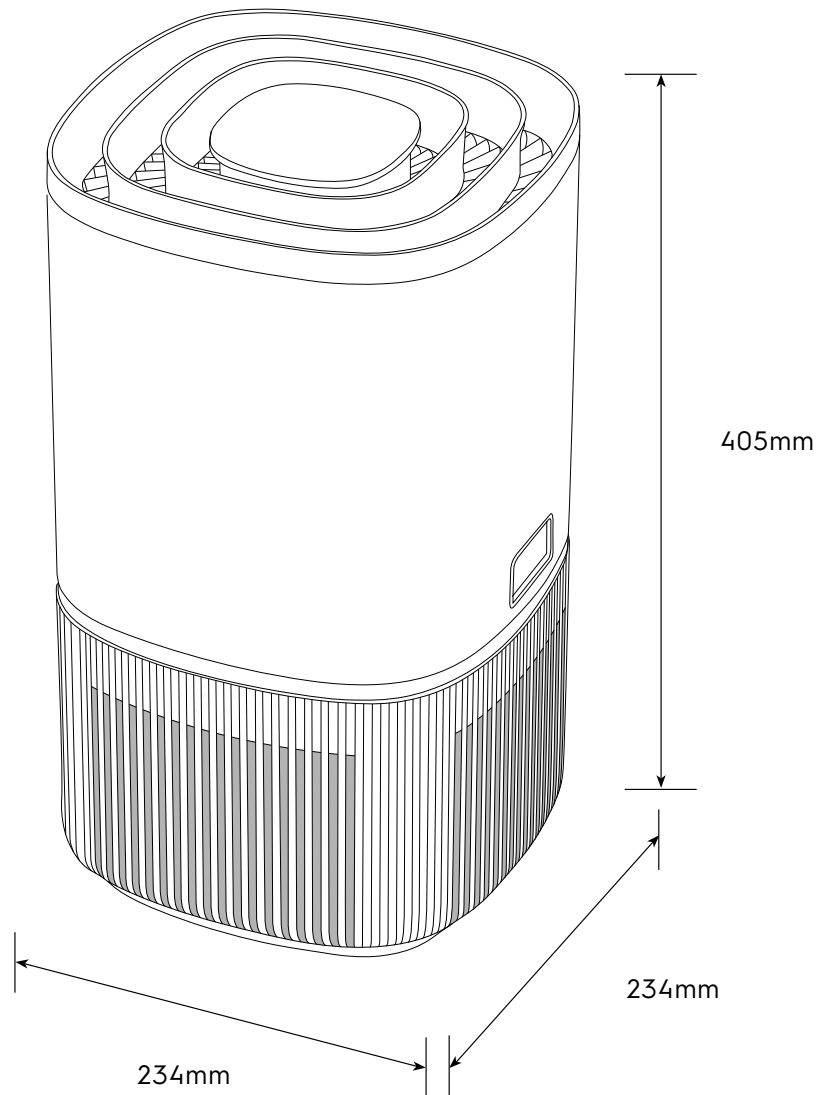

Dimension Guide

Air Purifier

Model:
EP32-27SWA

Please note! Dimensions to be used as a guide only. All customers MUST refer to the user manual supplied with the product for detailed installation instructions.

© 2022 Electrolux S.E.A PTE. LTD. ELX_DIM_EP32-27SWA_Aug22