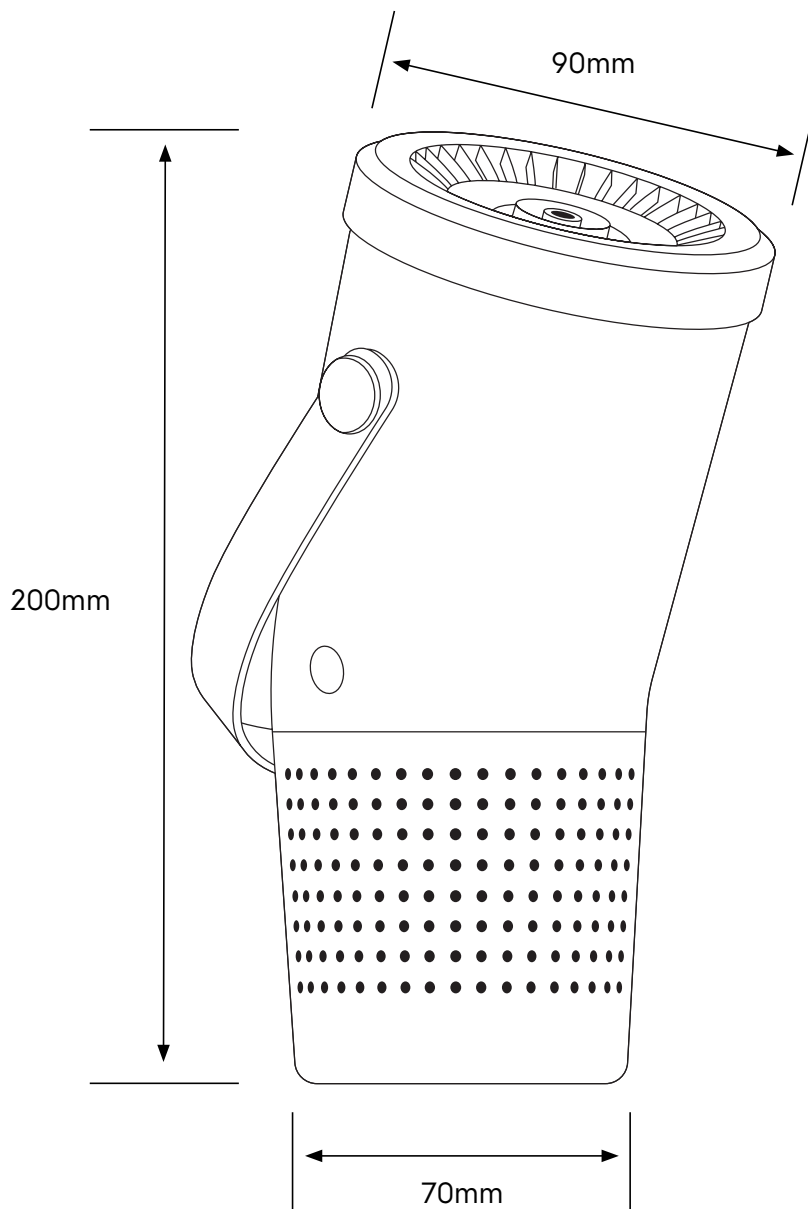

Dimension Guide

Portable mini air purifier

Model:
EP31-15GYA

Dimensions

	diameter top	height	diameter bottom
Product (mm)	90	200	70

Please note! Dimensions to be used as a guide only. All customers MUST refer to the user manual supplied with the product for detailed installation instructions.