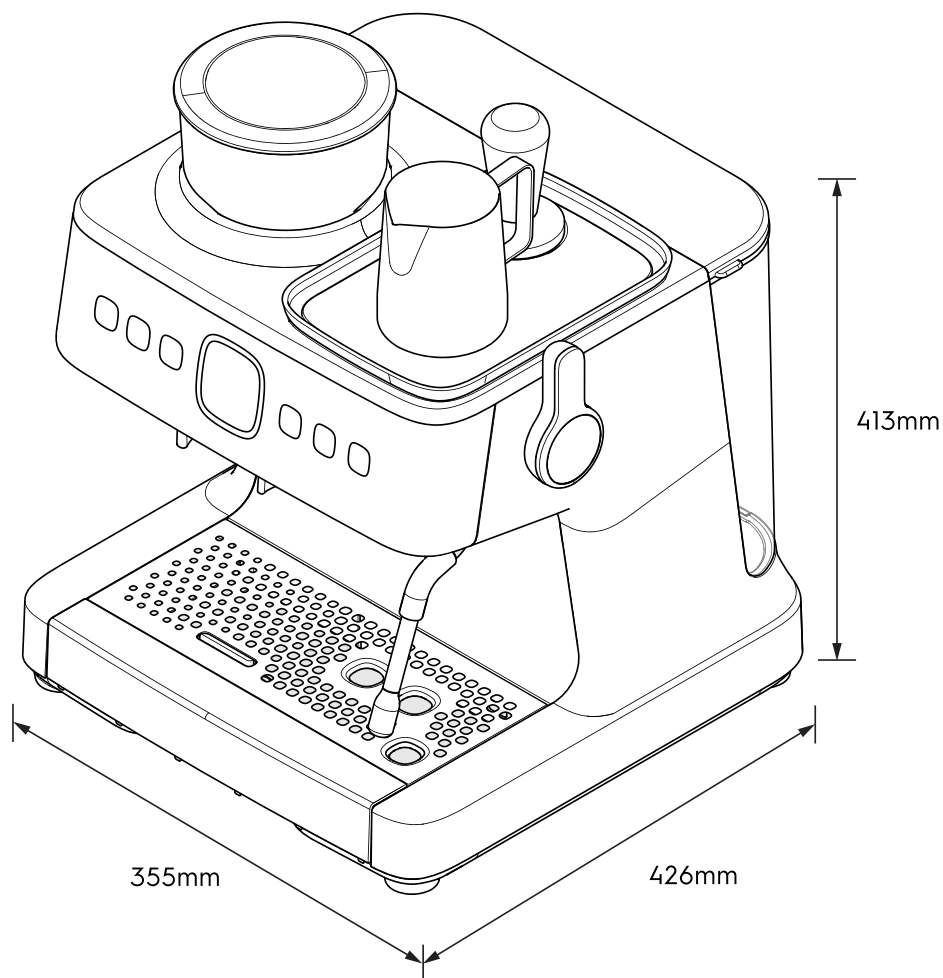

# Dimension Guide

## Espresso coffee maker

**Model:**  
E7EC1-610P

### Dimensions

	width	height	depth
Product (mm)	355	413	426

**Please note!** Dimensions to be used as a guide only. All customers MUST refer to the user manual supplied with the product for detailed installation instructions.