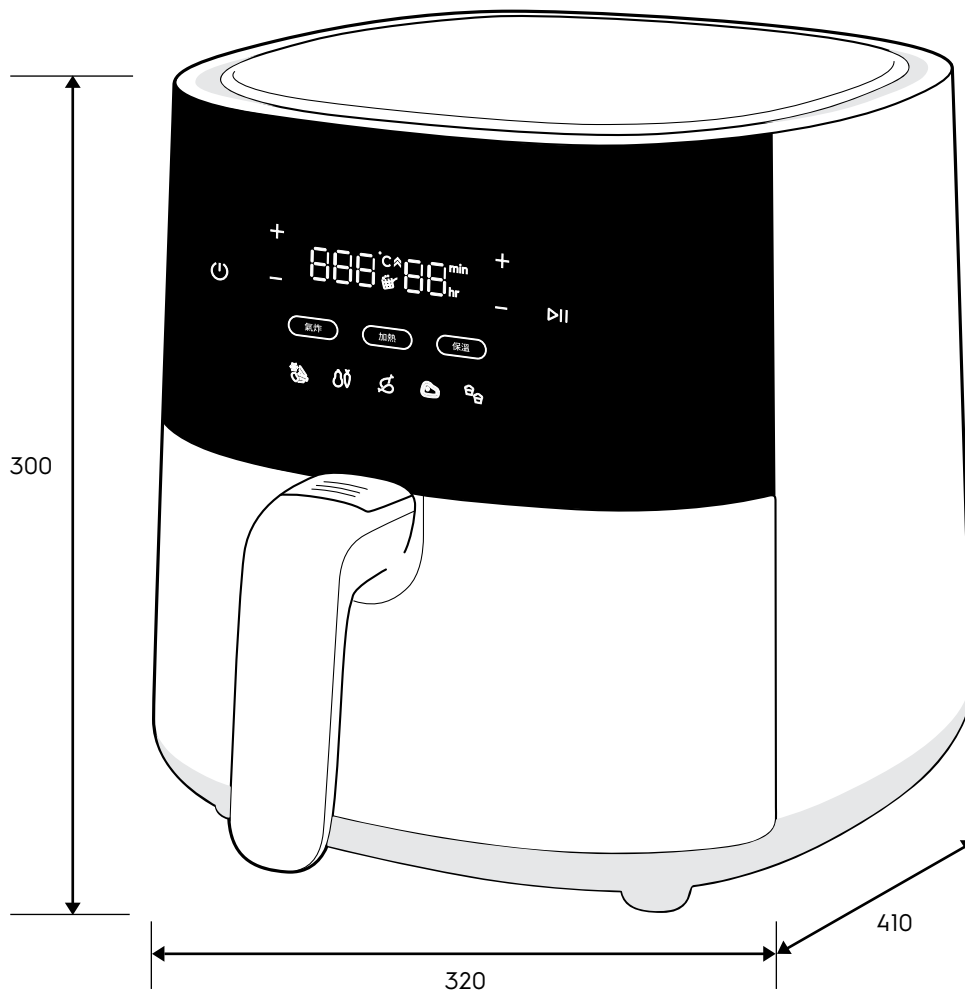

# Dimension Guide

## Air fryer

**Model:**  
E5AF1-610W

### Dimensions

	width	height	depth
Product (mm)	320	300	410

**Please note!** Dimensions to be used as a guide only. All customers MUST refer to the user manual supplied with the product for detailed installation instructions.